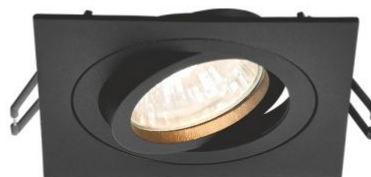

Impact protection IK07

Housing colour Black

Operating temperature range -25° +50°C

Mercury content Does not contain

Ingress protection IP20

Housing material Aluminum

Dimensions

EAN 4820246482943

Height 25 mm

Recessed spotlight luminaire VL-SPF08S-B

INDEX: VL-SPF08S-B

Outer box 50 pcs.

Width 92 mm

Depth 92 mm

INDEX: VL-SPF08S-B

We reserve the right to make technical changes. The data contained in this material is not legally binding.