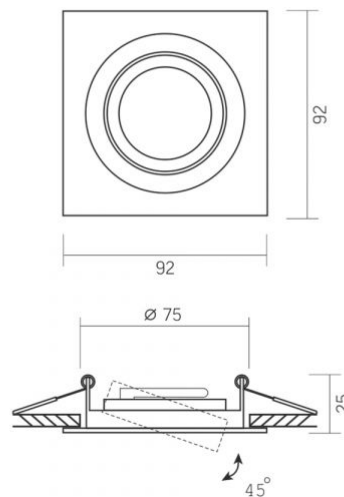

Height 25 mm

Recessed spotlight luminaire VL-SPF08S-B

INDEX: VL-SPF08S-B

Outer box 50 pcs.

Width 92 mm

Depth 92 mm

INDEX: VL-SPF08S-B

We reserve the right to make technical changes. The data contained in this material is not legally binding.