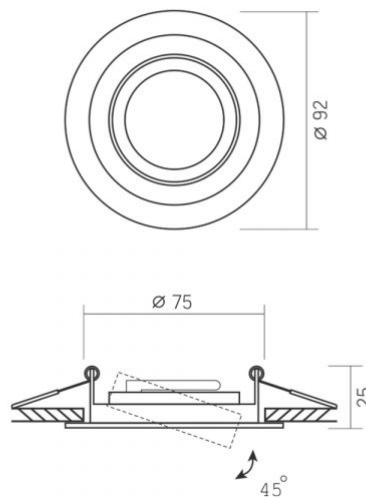

Housing colour White

Operating temperature range -25° +50°C

Mercury content Does not contain

Ingress protection IP20

Housing material Aluminum

Dimensions

EAN 4820246482950

Height 25 mm

Recessed spotlight luminaire VL-SPF08R-W

INDEX: VL-SPF08R-W

Outer box 50 pcs.

Width 92 mm

Depth 92 mm

INDEX: VL-SPF08R-W

We reserve the right to make technical changes. The data contained in this material is not legally binding.