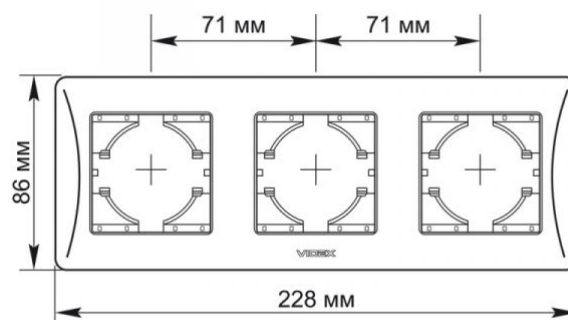

Frame 3 gang horizontal black graphite

IP20

WARRANTY 3 YEARS

VIDEX BINERA frames allow you to create an integral structure from several fittings, solving any tasks of ergonomics and aesthetics. The VIDEX BINERA frame is a perfect construction whose materials provide a long service life and are able to withstand critical temperatures, guaranteeing safety. The versatile and perfect design will add sophistication and comfort to any room.

Additional information

Ingress protection IP20

Dimensions

EAN	4820118295244
In the package	1 pc.
Height	228 mm
Outer box	96 pcs.
Width	86 mm
Depth	9 mm

Signs marking goods

Packaging marking Utilization

VIDEX BINERA

INDEX: VF-BNFR3H-BG

We reserve the right to make technical changes. The data contained in this material is not legally binding.

Allegro opt Sp. z o.o., ul. Mierzeja Wiślana 11,
30-732 Krakow, Poland.

It is forbidden to throw away waste equipment marked with the symbol of a crossed-out bin with other waste

— Class of protection against dust and moisture. Protection against solid objects larger than 12 mm; no protection against moisture