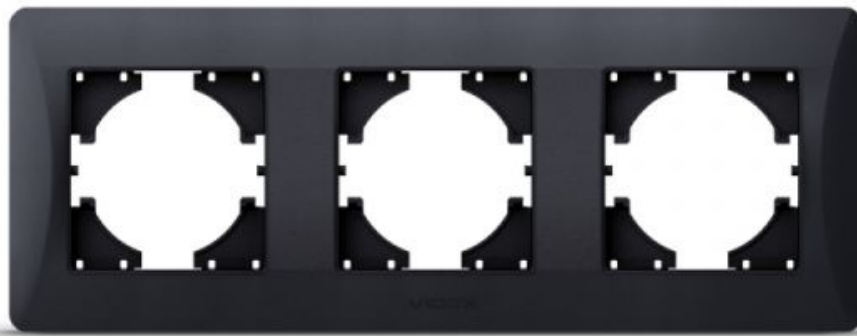

TECHNICAL CARD

Frame 3 gang horizontal black graphite

IP20

WARRANTY 3 YEARS

VIDEX BINERA frames allow you to create an integral structure from several fittings, solving any tasks of ergonomics and aesthetics. The VIDEX BINERA frame is a perfect construction whose materials provide a long service life and are able to withstand critical temperatures, guaranteeing safety. The versatile and perfect design will add sophistication and comfort to any room.

Additional information

Ingress protection IP20

Dimensions

EAN	4820118295244
In the package	1 pc.
Height	228 mm
Outer box	96 pcs.
Width	86 mm
Depth	9 mm

Signs marking goods

Packaging marking Utilization

VIDEX BINERA