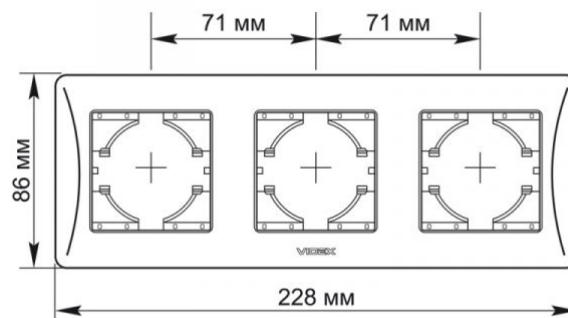

VIDEX®

IP20

WARRANTY 3 YEARS

VIDEX BINERA frames allow you to create an integral structure from several fittings, solving any tasks of ergonomics and aesthetics. The VIDEX BINERA frame is a perfect construction whose materials provide a long service life and are able to withstand critical temperatures, guaranteeing safety. The versatile and perfect design will add sophistication and comfort to any room.

Additional information

Ingress protection IP20

Dimensions

EAN	4820118295244
In the package	1 pc.
Height	228 mm
Outer box	96 pcs.
Width	86 mm
Depth	9 mm

Signs marking goods

Packaging marking Utilization

VIDEX BINERA

INDEX: VF-BNFR3H-BG

We reserve the right to make technical changes. The data contained in this material is not legally binding.

Allegro opt Sp. z o.o., ul. Mierzeja Wiślana 11,
30-732 Krakow, Poland.

It is forbidden to throw away waste equipment marked with the symbol of a crossed-out bin with other waste

— Class of protection against dust and moisture. Protection against solid objects larger than 12 mm; no protection against moisture