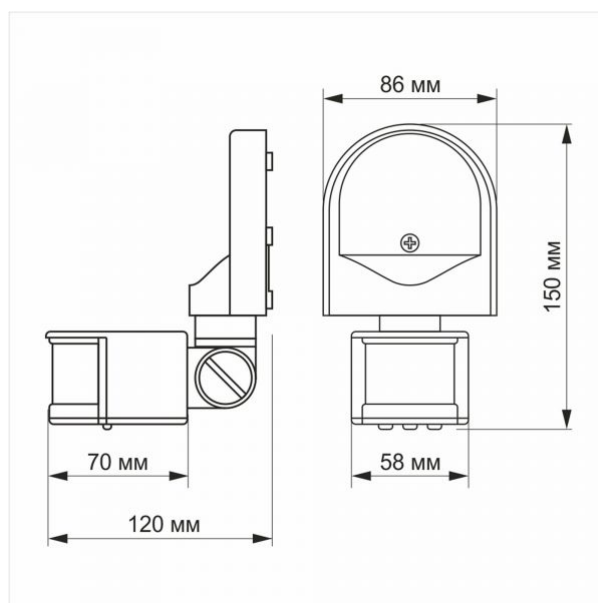

VIDEX VL-SPW02B 1200W

INDEX: VL-SPW02B

Housing material ABS, PE (Polyethylene)

Dimensions

EAN	4820246484619
In the package	1 pc.
Outer box	50 pcs.
Height	150 mm
Width	86 mm
Depth	120 mm
Unit nett weight	165g

Signs marking goods

Packaging marking Recycling of waste, CE, Utilization

VIDEX®

VIDEX VL-SPW02B 1200W

INDEX: VL-SPW02B

We reserve the right to make technical changes. The data contained in this material is not legally binding.