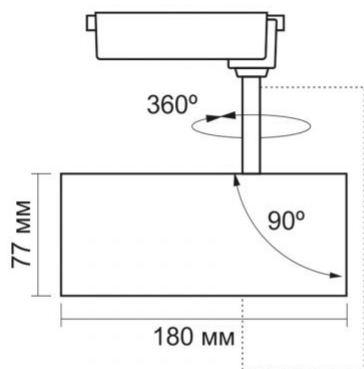

INDEX: VLE-TR04-304B

We reserve the right to make technical changes. The data contained in this material is not legally binding.

Allegro opt Sp. z o.o., ul. Mierzeja Wiślana 11,
30-732 Krakow, Poland.

- The product must be used indoors
- Class of protection against electric shock II - provided not only by basic insulation but also by double or reinforced insulation
- Minimum distance from the illuminated object
  0,5 m
- The product can be installed and used in/on normally flammable surfaces
- Waste recycling after the end of the product's service life
- The product meets the requirements of EU directives
- It is forbidden to throw away waste equipment marked with the symbol of a crossed-out bin with other waste
- Rated beam angle
  36°
- Ra > 90 - color rendering index
- Rated On/off cycles
  20 000
- Nominal lifetime (hours)
  30 000 h
- The product does not emit ultraviolet light
  Free
- The product is incompatible with light regulators
  Not Dimmable
- Operating temperatures range
  -20°-40°C
- The flickering of the light does not exceed the permissible level
  No Flicker
- The product has minimal flickering, which should not cause discomfort or danger
  No Flicker
- Colour consistency in MacAdam ellipses (SDCM)
  CCT 4000K
- The product does not contain mercury
  Free
- Class of protection against dust and moisture. Protection against solid objects larger than 12 mm; no protection against moisture
  IP20