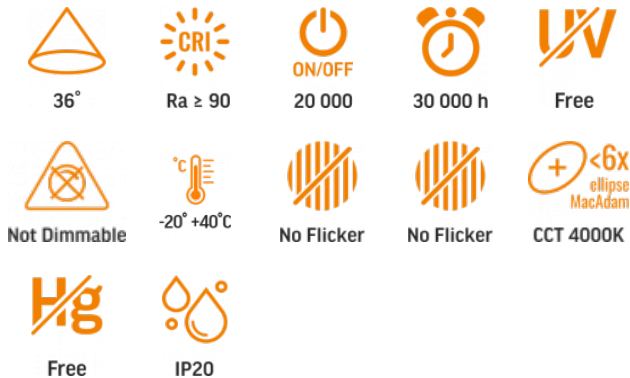

VIDEX®

VIDEX-TOR-30W-BLACK

INDEX: VLE-TR04-304B

WARRANTY 3 YEARS

Neutral White / Neutralny biały / Neutralni bila / Blanc neuter / Neutrálna biela / Neutraal wit / Semleges feher / Nevtralno bela / Neutralno bijela / Neutralweiß / Alb neutru / Neutrus balta / Neitrāls balta / Neutraalne valge / Нейтрално бяла / Bianco neutro.

General parameters

Light source or containing product	Light source
Light source replaceable	by the producer

Type of light source

Energy class of the light source	F
Dimmable	no
Directional (DLS) or non-directional (NDLS) light source	DLS
Color-tunable light source	no
Mains (MLS) or non-mains (NMLS) light source	MLS
Technology	LED

Electrical parameters

On-mode power (P_{on})	30 W
Rated voltage, frequency	AC 220-240 V, 50/60 Hz
Rated current	145 mA
Input interface	2 Wires Busbar
Electric shock protection class	II
Displacement factor (cos φ₁)	0.9
Energy consumption in on-mode of the light source (kWh/1000h)	30

Photometric parameters

Useful luminous flux (Φ_{use})	2400 Lm
Correlated color temperature	4000K (neutral white)
Beam angle	36°
Color rendering index (CRI)	Ra > 90
On/Off cycles	20000
Lifetime (L70B50)	30000 h
Useful luminous flux of the light source reference	in a narrow cone (90°)
Chromaticity coordinates (x)	0.38
Chromaticity coordinates (y)	0.38
R9 colour rendering index value	>0
Flicker metric (P_{st} LM)	≤1
Stroboscopic effect metric (SVM)	≤0.4
Colour consistency in MacAdam ellipses (SDCM)	<6 (4000K)
CRI Min	Ra 90