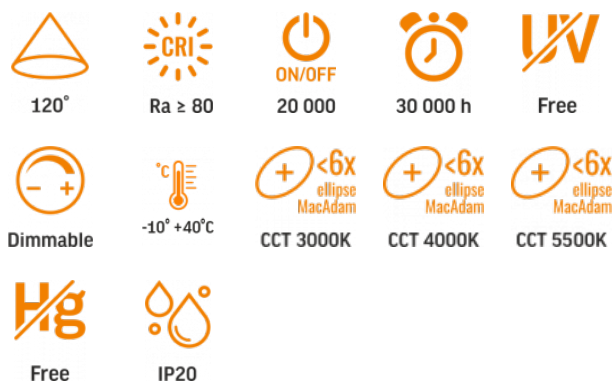

TECHNICAL CARD

LED Rechargeable Desk Lamp

Pursuant to the provisions of the WEEE Act, it is forbidden to put waste equipment marked with the symbol of a crossed out bin together with other waste. The user, wishing to get rid of electronic and electrical equipment, is obliged to return it to a waste equipment collection point. There are no hazardous components in the equipment that have a particularly negative impact on the environment and human health.

VIDEX®

WARRANTY 2 YEARS

General parameters

Control gear replaceable	no
Light source replaceable	no

Type of light source

Dimmable	3-step
Directional (DLS) or non-directional (NDLS) light source	-
Connected light source (cls)	-
Color-tunable light source	yes
Mains (MLS) or non-mains (NMLS) light source	-
High luminance light source	-
Anti-glare shield	-
Technology	LED

Electrical parameters

On-mode power (Pon)	3 W
---------------------	-----

VIDEX VLE-TF18W White

INDEX: VLE-TF18W

Rated voltage, frequency	DC 5 V
Rated current	2 A
Input interface	USB-C
Electric shock protection class	III
Displacement factor (cos φ1)	-
Survival factor	1

Photometric parameters

Luminous flux	300 Lm
Correlated color temperature	5500K (cold white), 4000K (neutral white), 3000K (warm white)
Beam angle	120°
Color rendering index (CRI)	Ra > 80
On/Off cycles	20000
Lifetime	30000 h
Chromaticity coordinates (x)	0.38
Chromaticity coordinates (y)	0.38
R9 colour rendering index value	-
The lumen maintenance factor	-
Colour consistency in MacAdam ellipses (SDCM)	<6 (3000K), <6 (4000K), <6 (5500K)
Flicker metric (Pst LM)	-
Stroboscopic effect metric (SVM)	-