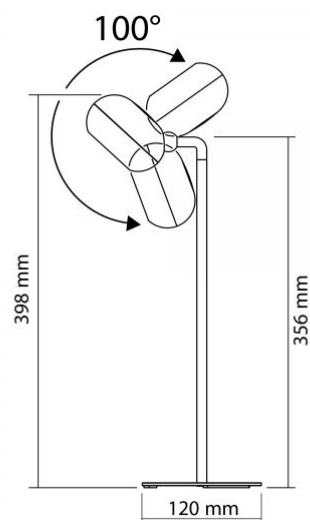

VIDEX®

VIDEX VLE-TF18W White

INDEX: VLE-TF18W

We reserve the right to make technical changes. The data contained in this material is not legally binding.

Allegro opt Sp. z o.o., ul. Mierzeja Wiślana 11,
30-732 Krakow, Poland.