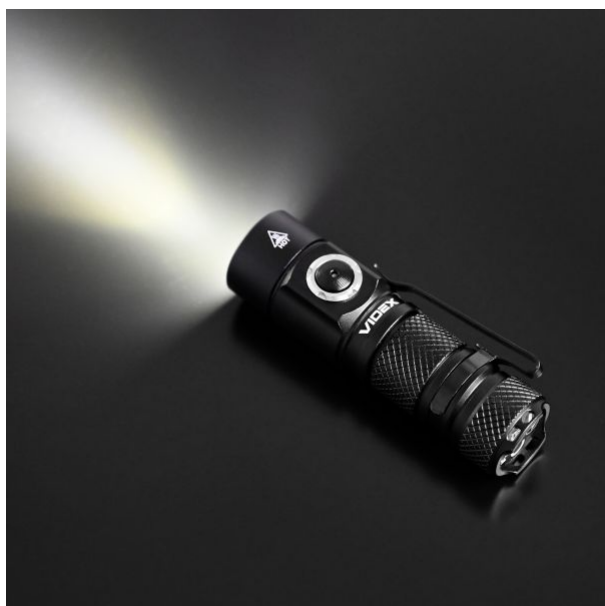

Photometric parameters

Useful luminous flux of the contained light source (Φ_{use}) 300 Lm

Correlated color temperature 5000K (neutral white)

Peak luminous intensity 1384 cd

VIDEX VLF-A351 300Lm 5000K

INDEX: VLF-A351

INDEX: VLF-A351

VIDEX[®]

VIDEX VLF-A351 300Lm 5000K

INDEX: VLF-A351

VIDEX®

VIDEX VLF-A351 300Lm 5000K

INDEX: VLF-A351

We reserve the right to make technical changes. The data contained in this material is not legally binding.