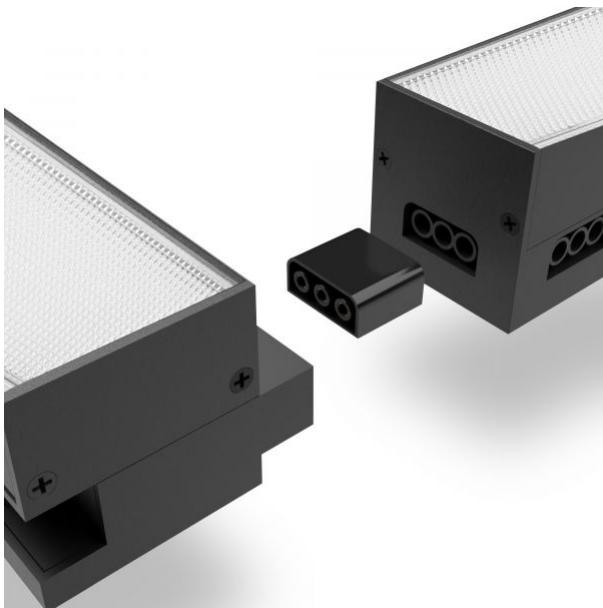

VIDEX®

VIDEX 24W 0.6M 5000K 2400Lm Black

INDEX: VL-BNL02-24065B