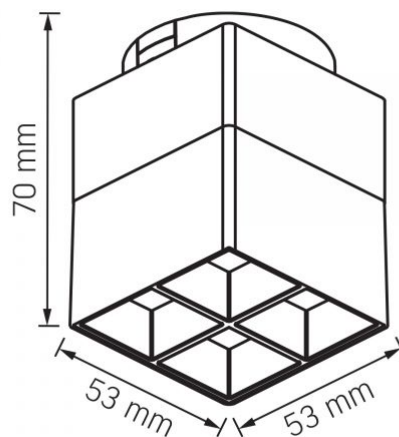

INDEX: VL-TRMS-LE24B

We reserve the right to make technical changes. The data contained in this material is not legally binding.

Allegro opt Sp. z o.o., ul. Mierzeja Wiślana 11, 30-732 Krakow, Poland.

The product must be used indoors

Class III protection against electric shock - ensured by supplying a specific product with a safe very low voltage (SELV) without the risk of creating a voltage above safe levels

Minimum distance from the illuminated object

Waste recycling after the end of the product's service life

The product meets the requirements of EU directives

It is forbidden to throw away waste equipment marked with the symbol of a crossed-out bin with other waste

Rated beam angle

Ra > 90 - color rendering index

Rated On/off cycles

Nominal lifetime (hours)

The product does not emit ultraviolet light

The product is incompatible with light regulators

Operating temperatures range

The flickering of the light does not exceed the permissible level

The product has minimal flickering, which should not cause discomfort or danger

Colour consistency in MacAdam ellipses (SDCM)

The product does not contain mercury

Class of protection against dust and moisture. Protection against solid objects larger than 12 mm; no protection against moisture