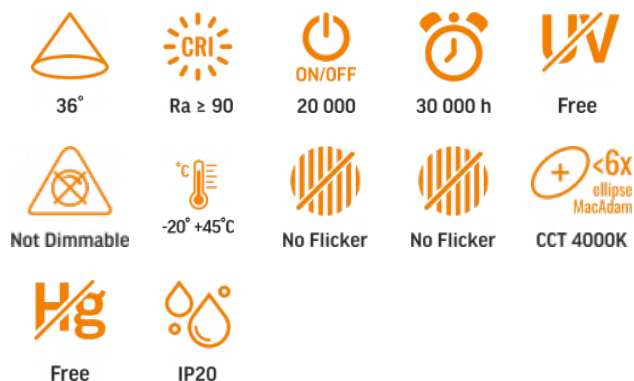

TECHNICAL CARD

LED Light for Magnetic slim track light system

Pursuant to the provisions of the WEEE Act, it is forbidden to put waste equipment marked with the symbol of a crossed out bin together with other waste. The user, wishing to get rid of electronic and electrical equipment, is obliged to return it to a waste equipment collection point. There are no hazardous components in the equipment that have a particularly negative impact on the environment and human health.

VIDEX®

VIDEX VL-TRMS-LE24B Black

INDEX: VL-TRMS-LE24B

WARRANTY 3 YEARS

Neutral White / Neutralny biały / Neutralni bila / Blanc neuter / Neutrálna biela / Neutraal wit / Semleges feher / Nevtralno bela / Neutralno bijela / Neutralweiß / Alb neutru / Neutralus balta / Neitrāls balta / Neutraalne valge / Нейтрално бяла / Bianco neutro.

Anti-glare shield	No
Technology	LED

Electrical parameters

On-mode power (Pon)	7.5 W
Rated voltage, frequency	DC 48 V
Rated current	167 mA
Input interface	2 Wires Busbar
Electric shock protection class	III
Displacement factor (cos φ1)	0.9
Survival factor	1
Energy consumption in on-mode of the light source (kWh/1000h)	7.5

Photometric parameters

Useful luminous flux (Φuse)	610 Lm
Correlated color temperature	4000K (neutral white)
Beam angle	36°
Color rendering index (CRI)	Ra > 90
On/Off cycles	20000
Lifetime (L70B50)	30000 h
Useful luminous flux of the light source reference	in a narrow cone (90°)
Chromaticity coordinates (x)	0.38
Chromaticity coordinates (y)	0.38
R9 colour rendering index value	>0
The lumen maintenance factor	≥96%