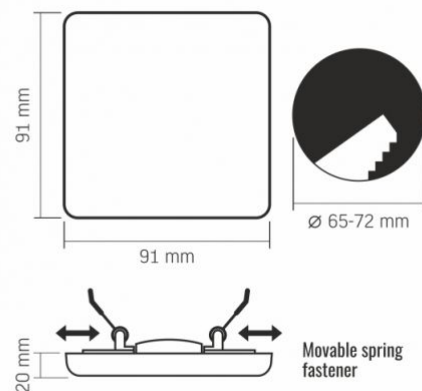

VIDEX®

VIDEX-DOWNLIGHT-LED-DLFS-9W-NW

INDEX: VLE-DLFS-094

EAN	5904405540817
Outer box	20 pcs.
Height	91 mm
Width	91 mm
Depth	20 mm

We reserve the right to make technical changes. The data contained in this material is not legally binding.

Allegro opt Sp. z o.o., ul. Mierzeja Wiślana 11,
30-732 Krakow, Poland.