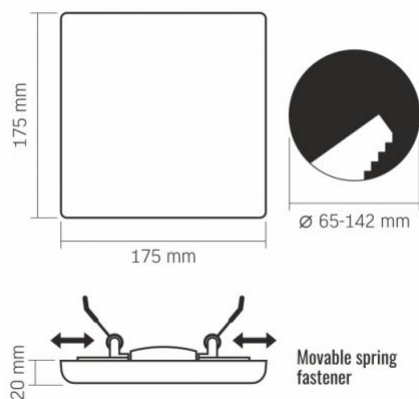

Dimensions

VIDEX®

VIDEX-DOWNLIGHT-LED-DLFS-24W-NW

INDEX: VLE-DLFS-244

EAN	5904405540831
Outer box	20 pcs.
Height	175 mm
Width	175 mm
Depth	20 mm

INDEX: VLE-DLFS-244

30-732 Krakow, Poland.

We reserve the right to make technical changes. The data contained in this material is not legally binding.