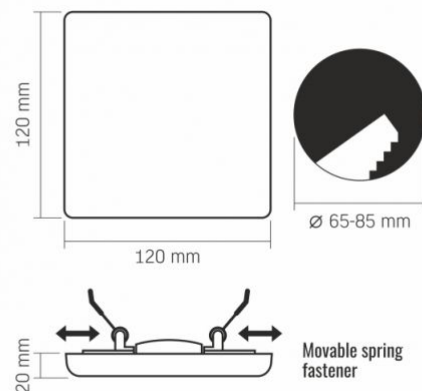

## Additional information

<b>Place of installation</b>	Ceiling, Recessed
<b>Place of application</b>	indoor
<b>Housing colour</b>	White
<b>Diffuser material</b>	Plastic
<b>Ultraviolet radiation</b>	no
<b>Operating temperature range</b>	-20° +40°C
<b>Mercury content</b>	Does not contain
<b>Ingress protection</b>	IP54 / IP20
<b>Housing material</b>	Iron alloy

## Dimensions

**VIDEX®**

VIDEX-DOWNLIGHT-LED-DLFS-15W-NW

**INDEX: VLE-DLFS-154**

<b>EAN</b>	5904405540824
<b>Outer box</b>	20 pcs.
<b>Height</b>	120 mm
<b>Width</b>	120 mm
<b>Depth</b>	20 mm

We reserve the right to make technical changes. The data contained in this material is not legally binding.