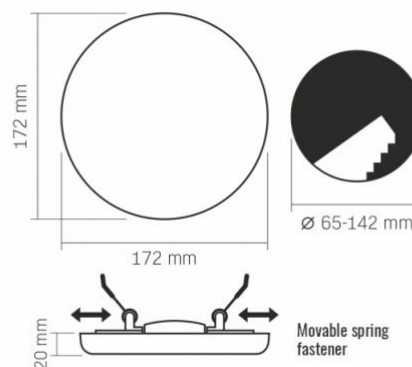

Additional information

Place of installation	Ceiling, Recessed
Place of application	indoor
Housing colour	White
Diffuser material	Plastic
Ultraviolet radiation	no
Operating temperature range	-20° +40°C
Mercury content	Does not contain
Ingress protection	IP54 / IP20
Housing material	Iron alloy

Dimensions

VIDEX®

VIDEX-DOWNLIGHT-LED-DLFR-24W-NW

INDEX: VLE-DLFR-244

EAN	5904405540800
Outer box	20 pcs.
Height	172 mm
Width	172 mm
Depth	20 mm

We reserve the right to make technical changes. The data contained in this material is not legally binding.