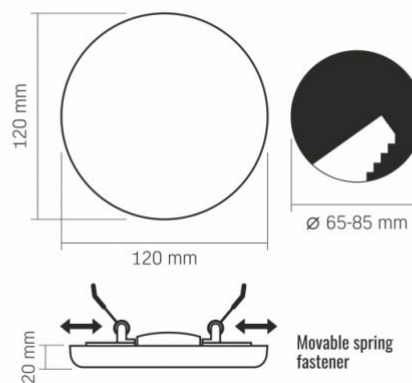

## Additional information

<b>Place of installation</b>	Ceiling, Recessed
<b>Place of application</b>	indoor
<b>Housing colour</b>	White
<b>Diffuser material</b>	Plastic
<b>Ultraviolet radiation</b>	no
<b>Operating temperature range</b>	-20° +40°C
<b>Mercury content</b>	Does not contain
<b>Ingress protection</b>	IP54 / IP20
<b>Housing material</b>	Iron alloy

## Dimensions

**VIDEX**<sup>®</sup>

VIDEX-DOWNLIGHT-LED-DLFR-15W-NW

**INDEX: VLE-DLFR-154**

<b>EAN</b>	5904405540794
<b>Outer box</b>	20 pcs.
<b>Height</b>	120 mm
<b>Width</b>	120 mm
<b>Depth</b>	20 mm

We reserve the right to make technical changes. The data contained in this material is not legally binding.