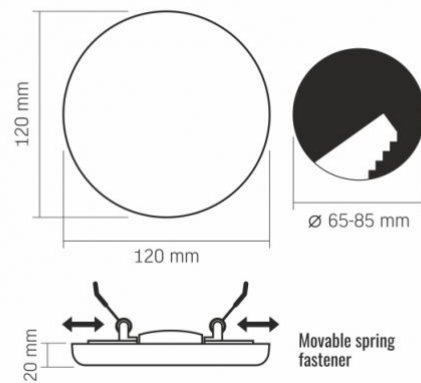

Additional information

Place of installation	Ceiling, Recessed
Place of application	indoor
Housing colour	White
Diffuser material	Plastic
Ultraviolet radiation	no
Operating temperature range	-20° +40°C
Mercury content	Does not contain
Ingress protection	IP54 / IP20
Housing material	Iron alloy

Dimensions

VIDEX[®]

VIDEX-DOWNLIGHT-LED-DLFR-15W-NW

INDEX: VLE-DLFR-154

EAN	5904405540794
Outer box	20 pcs.
Height	120 mm
Width	120 mm
Depth	20 mm

We reserve the right to make technical changes. The data contained in this material is not legally binding.