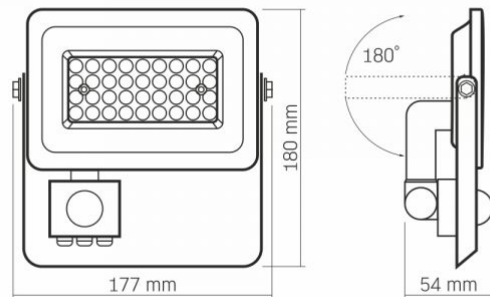

VIDEX®

VIDEX-FLOOD-LED-PIR-LUCA-30W-NW

INDEX: VLE-F2e-305W-S