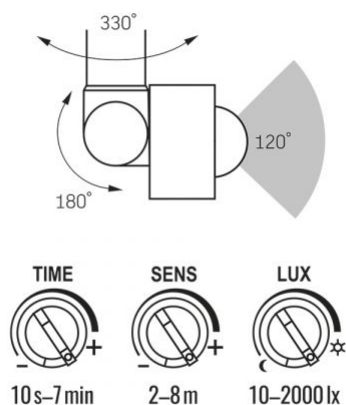

INDEKS: VLE-F2e-305W-S

Zastrzegamy sobie prawo do zmian technicznych. Dane zawarte w tym materiał nie jest prawnie wiążący.

Allegro opt Sp. z o.o., ul. Mierzeja Wiślana 11, 30-732 Krakow, Polska.

- Produkt musi być używany na zewnątrz
- Ochrona przeciwporażeniowa klasy I. Wyrób, w którym środkiem ochrony przeciwporażeniowej, oprócz izolacji głównej, jest dodatkowy obwód ochronny podłączony do uziemienia sieci zasilającej
- Minimalna odległość od oświetlanego obiektu
  0,5 m
- Recykling odpadów po zakończeniu okresu użytkowania produktu
- Produkt spełnia wymagania dyrektyw UE
- Zabrania się wyrzucania zużytego sprzętu oznaczonego symbolem przekreślonego kontenera razem z innymi odpadami
- Znamionowy kąt rozsyłu światła
  90°
- Ra > 80 - indeks oddawania barw
  Ra > 80
- Znamionowe cykle włączenia/wyłączenia
  ON/OFF
  20 000
- Wyrób wytrzymuje średnie uderzenie (np. od tępego przedmiotu)
  IK07
- Żywotność nominalna (godzin)
  30 000 h
- Produkt nie emituje promieniowania ultrafioletowego
  Free
- Produkt jest niekompatybilny z regulatorami światła
  Not Dimmable
- Zakres temperatur pracy
  -20°C +50°C
- Produkt nie zawiera rtęci
  Free
- Klasa ochrony przed kurzem i wilgocią. Wyrób ma pełną ochronę przed pyłem i strumieniami wody ze wszystkich kierunków
  IP65