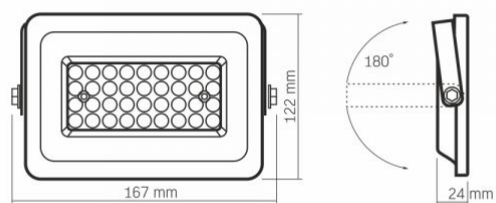

VIDEX®

VIDEX-FLOOD-LED-LUCA-30W-NW

INDEX: VLE-F2e-305W

We reserve the right to make technical changes. The data contained in this material is not legally binding.

Allegro opt Sp. z o.o., ul. Mierzeja Wiślana 11,
30-732 Krakow, Poland.