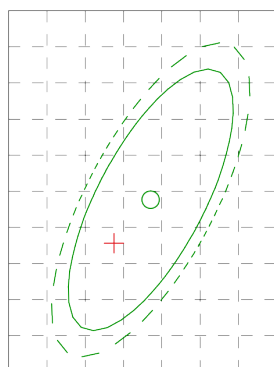

NEUTRAL WHITE
5000K

Neutral White / Neutralny biały / Neutralni bila / Blanc neuter / Neutrálna biela / Neutraal wit / Semleges feher / Nevrtralno bela / Neutralno bijela / Neutralweiß / Alb neutru / Neutralus balta / Neitrāls balta / Neutraalne valge / Нейтрално бяла / Bianco neutro.

VIDEX-FLOOD-LED-LUCA-20W-NW

INDEKS: VLE-F2e-205W

Parametry ogólne

Źródło światła lub produkt zawierający źródło światła	Źródło światła
Wymienny zasilacz	-
Wymienne źródło światła	nie

Rodzaj źródła światła

Klasa energetyczna	F
Możliwość przyciemniania	nie
Technologia	LED

Parametry elektryczne

Moc w trybie włączenia (Pon)	20 W
Napięcie znamionowe, częstotliwość	AC 220-240 V, 50/60 Hz
Długość kabla	20 cm
Maksymalne natężenie prądu	96 mA
Interfejs wejściowy	Wolny przewód
Klasa ochronności przed porażeniem elektrycznym	I

Parametry fotometryczne

Useful luminous flux (Φ_{use})	1800 Lm
Temperatura barwowa światła	5000K (neutralny biały)
Szczytowa intensywność światła	1350 cd
Kąt rozproszenia	90°
Wskaźnik oddawania barw	Ra > 80