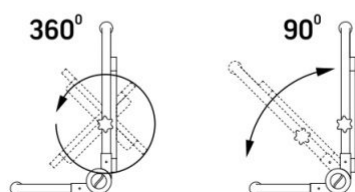

VIDEX®

VIDEX-FLOOD-LED-EMEKA-50W-NW

INDEX: VL-F2A-505

Allegro opt Sp. z o.o., ul. Mierzeja Wiślana 11,
30-732 Krakow, Poland.

We reserve the right to make technical changes. The data contained in this material is not legally binding.

The product must be used indoors

The product must be used outdoors

Class III protection against electric shock - ensured by supplying a specific product with a safe very low voltage (SELV) without the risk of creating a voltage above safe levels

Minimum distance from the illuminated object

The product can be installed and used in/on normally flammable surfaces

The product meets the requirements of EU directives

It is forbidden to throw away waste equipment marked with the symbol of a crossed-out bin with other waste

Rated beam angle

Ra > 80 - color rendering index

Rated On/off cycles

The product withstands a medium impact (e.g., from a blunt object)

Nominal lifetime (hours)

The product does not emit ultraviolet light

The product has 3-level brightness adjustment

Operating temperatures range

Colour consistency in MacAdam ellipses (SDCM)

The product does not contain mercury

Class of protection against dust and moisture. The product has full protection against dust and water jets from all directions