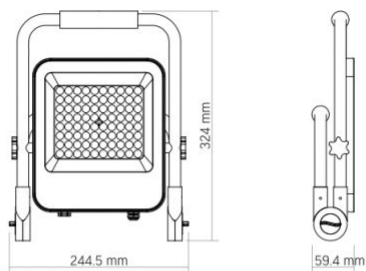

VIDEX®

VIDEX-FLOOD-LED-EMEKA-50W-NW

INDEX: VL-F2A-505

Allegro opt Sp. z o.o., ul. Mierzeja Wiślana 11,
30-732 Krakow, Poland.

We reserve the right to make technical changes. The data contained in this material is not legally binding.

The product must be used indoors

The product must be used outdoors

Class III protection against electric shock - ensured by supplying a specific product with a safe very low voltage (SELV) without the risk of creating a voltage above safe levels

Minimum distance from the illuminated object

The product can be installed and used in/on normally flammable surfaces

The product meets the requirements of EU directives

It is forbidden to throw away waste equipment marked with the symbol of a crossed-out bin with other waste

— Rated beam angle

— Ra > 80 - color rendering index

— Rated On/off cycles

— The product withstands a medium impact (e.g., from a blunt object)

— Nominal lifetime (hours)

— The product does not emit ultraviolet light

— The product has 3-level brightness adjustment

— Operating temperatures range

— Colour consistency in MacAdam ellipses (SDCM)

— The product does not contain mercury

— Class of protection against dust and moisture. The product has full protection against dust and water jets from all directions