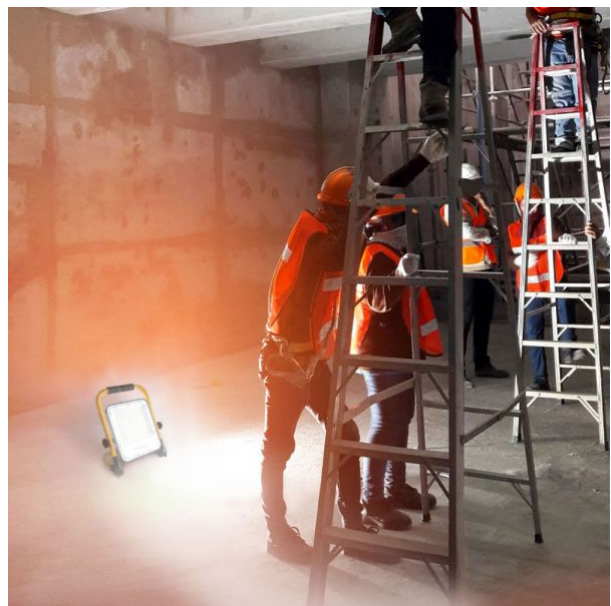

VIDEX®

VIDEX-FLOOD-LED-EMEKA-50W-NW

INDEX: VL-F2A-505