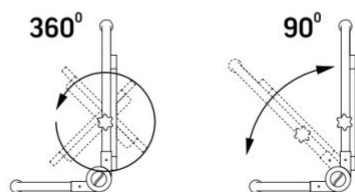

VIDEX®

VIDEX-FLOOD-LED-EMEKA-50W-NW

INDEX: VL-F2A-505

Allegro opt Sp. z o.o., ul. Mierzeja Wiślana 11,
30-732 Krakow, Poland.

We reserve the right to make technical changes. The data contained in this material is not legally binding.

The product must be used indoors

The product must be used outdoors

Class III protection against electric shock - ensured by supplying a specific product with a safe very low voltage (SELV) without the risk of creating a voltage above safe levels

Minimum distance from the illuminated object

The product can be installed and used in/on normally flammable surfaces

The product meets the requirements of EU directives

It is forbidden to throw away waste equipment marked with the symbol of a crossed-out bin with other waste

Rated beam angle

Ra > 80 - color rendering index

Rated On/off cycles

The product withstands a medium impact (e.g., from a blunt object)

Nominal lifetime (hours)

The product does not emit ultraviolet light

The product has 3-level brightness adjustment

Operating temperatures range

Colour consistency in MacAdam ellipses (SDCM)

The product does not contain mercury

Class of protection against dust and moisture. The product has full protection against dust and water jets from all directions