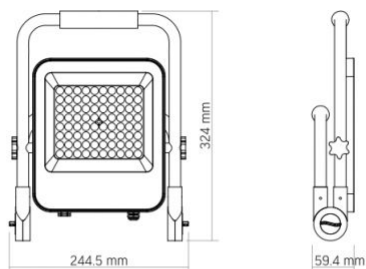

VIDEX®

VIDEX-FLOOD-LED-EMEKA-50W-NW

INDEX: VL-F2A-505

Allegro opt Sp. z o.o., ul. Mierzeja Wiślana 11,
30-732 Krakow, Poland.

We reserve the right to make technical changes. The data contained in this material is not legally binding.

The product must be used indoors

The product must be used outdoors

Class III protection against electric shock - ensured by supplying a specific product with a safe very low voltage (SELV) without the risk of creating a voltage above safe levels

Minimum distance from the illuminated object

The product can be installed and used in/on normally flammable surfaces

The product meets the requirements of EU directives

It is forbidden to throw away waste equipment marked with the symbol of a crossed-out bin with other waste

Rated beam angle

Ra > 80 - color rendering index

Rated On/off cycles

The product withstands a medium impact (e.g., from a blunt object)

Nominal lifetime (hours)

The product does not emit ultraviolet light

The product has 3-level brightness adjustment

Operating temperatures range

Colour consistency in MacAdam ellipses (SDCM)

The product does not contain mercury

Class of protection against dust and moisture. The product has full protection against dust and water jets from all directions