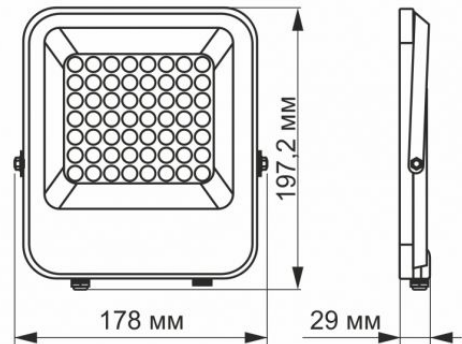

Photometric parameters

Useful luminous flux of the light source (Φuse)	3900 Lm
Correlated color temperature	5000K (neutral white)
Peak luminous intensity	2450 cd
Beam angle	90°
Color rendering index (CRI)	Ra > 80
Lifetime	30000 h
On/Off cycles	20000
Useful luminous flux of the light source reference	in a wide cone (120°)
Chromaticity coordinates (x)	0.34
Chromaticity coordinates (y)	0.359
R9 colour rendering index value	>0
The lumen maintenance factor	≥96%
Colour consistency in MacAdam ellipses (SDCM)	<6 (6500K)

INDEX: VL-F2-305G

Flicker metric (Pst LM)	≤1
Stroboscopic effect metric (SVM)	outdoor use

Additional information

Vertical adjustment range	180°
Place of installation	Ceiling, Flat surface, Wall
Place of application	outdoor
Housing colour	Gray
Impact protection	IK07
Minimum distance from the illuminated object	0.5 m
Diffuser material	PC
Ultraviolet radiation	no
Motion sensor	no
Operating temperature range	-20° +50°C
Suitable for installation in normally flammable surfaces	yes
Mercury content	Does not contain
Ingress protection	IP65
Housing material	Aluminum

Dimensions

EAN	5904405542118
Height	197.2 mm
Width	178 mm
Depth	29 mm
Outer box	20 pcs.

In the package

1 pc.

INDEX: VL-F2-305G

We reserve the right to make technical changes. The data contained in this material is not legally binding.