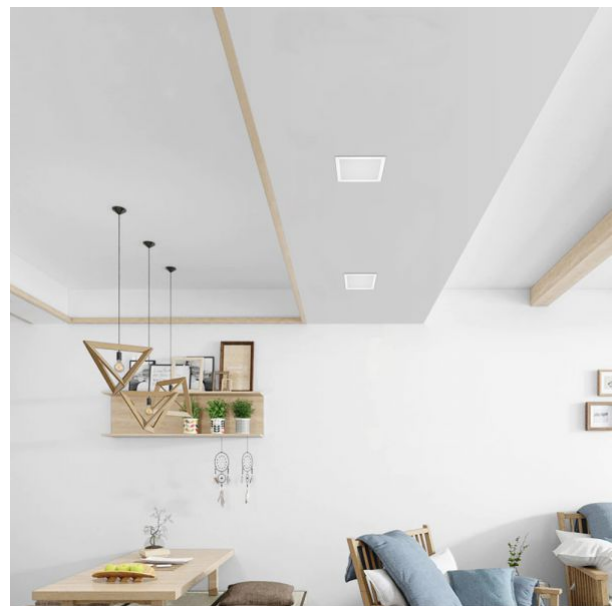

VIDEX®

VIDEX-DOWNLIGHT-LED-DLBS-184-18W-NW

INDEX: VLE-DLBS-184

Outer box	20 pcs.
Height	224 mm
Width	224 mm
Depth	28 mm