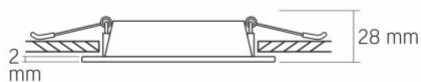

INDEX: VLE-DLBS-184

We reserve the right to make technical changes. The data contained in this material is not legally binding.

Allegro opt Sp. z o.o., ul. Mierzeja Wiślana 11,
30-732 Krakow, Poland.

The product must be used indoors

Class of protection against electric shock II - provided not only by basic insulation but also by double or reinforced insulation

120°

Rated beam angle

Ra ≥ 80

Ra > 80 - color rendering index

20 000

Rated On/off cycles

30 000 h

Nominal lifetime (hours)

Free

The product does not emit ultraviolet light

Not Dimmable

The product is incompatible with light regulators

-20° +40°C

Operating temperatures range

Free

The product does not contain mercury

IP20

Class of protection against dust and moisture. Protection against solid objects larger than 12 mm; no protection against moisture