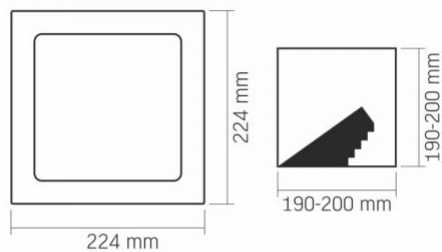

Photometric parameters

Useful luminous flux of the contained light source (Φuse)	2200 Lm
Correlated color temperature	4000K (neutral white)
Beam angle	120°
Color rendering index (CRI)	Ra > 80
On/Off cycles	20000
Lifetime (L70B50)	30000 h
Useful luminous flux of the light source reference	in a sphere (360°)

Dimensions

EAN	5904405540916
-----	---------------

VIDEX[®]

VIDEX-DOWNLIGHT-LED-DLBS-184-18W-NW

INDEX: VLE-DLBS-184

Outer box	20 pcs.
Height	224 mm
Width	224 mm
Depth	28 mm

INDEX: VLE-DLBS-184

We reserve the right to make technical changes. The data contained in this material is not legally binding.