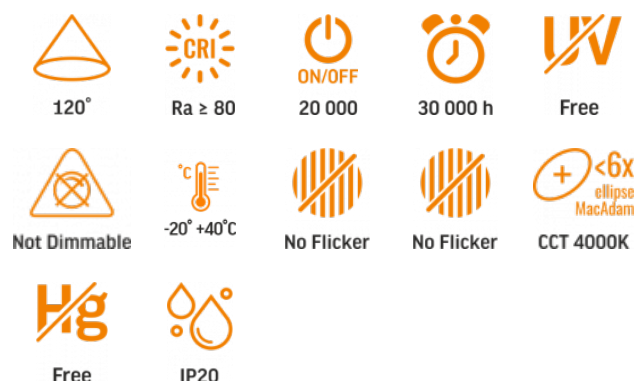

TECHNICAL CARD

LED Recessed Downlight

Pursuant to the provisions of the WEEE Act, it is forbidden to put waste equipment marked with the symbol of a crossed out bin together with other waste. The user, wishing to get rid of electronic and electrical equipment, is obliged to return it to a waste equipment collection point. There are no hazardous components in the equipment that have a particularly negative impact on the environment and human health.

VIDEX®

VIDEX-DOWNLIGHT-LED-DLBR-064-BLACK-6W-NW

INDEX: VLE-DLBR-064B

WARRANTY 2 YEARS

NEUTRAL WHITE

Neutral White / Neutralny biały / Neutralni bila / Blanc neuter / Neutrálna biela / Neutraal wit / Semleges feher / Nevtralno bela / Neutralno bijela / Neutralweiß / Alb neutru / Neutralus balta / Neitrāls balta / Neutraalne valge / Нейтрално бяла / Bianco neutro.

General parameters

Light source or containing product	Containing product
Control gear replaceable	-
Light source replaceable	by the producer

Type of light source

Energy efficiency class of the contained light source	F
Dimmable	no
Directional (DLS) or non-directional (NDLS) light source	NDLS
Connected light source (cls)	no
Color-tunable light source	no

Photometric parameters

Useful luminous flux of the contained light source (Φuse)	620 Lm
Correlated color temperature	4000K (neutral white)
Beam angle	120°
Color rendering index (CRI)	Ra > 80
On/Off cycles	20000
Lifetime (L70B50)	30000 h
Useful luminous flux of the light source reference	in a sphere (360°)
Chromaticity coordinates (x)	0.38