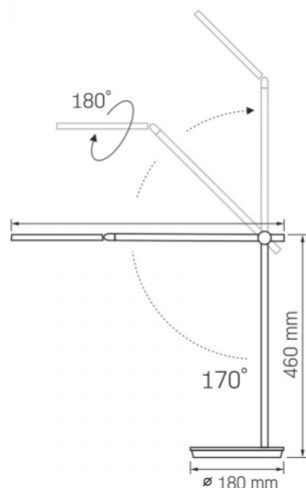

INDEX: VL-TF15W

We reserve the right to make technical changes. The data contained in this material is not legally binding.

Allegro opt Sp. z o.o., ul. Mierzeja Wiślana 11,
30-732 Krakow, Poland.

The product must be used indoors

Class of protection against electric shock II - provided not only by basic insulation but also by double or reinforced insulation

The product meets the requirements of EU directives

It is forbidden to throw away waste equipment marked with the symbol of a crossed-out bin with other waste

120°

Rated beam angle

100 000

Rated On/off cycles

40 000 h

Nominal lifetime (hours)

Free

The product does not emit ultraviolet light

Dimmable

The product has smooth brightness adjustment

-10° +40°C

Operating temperatures range

CCT 4100K

Colour consistency in MacAdam ellipses (SDCM)

Free

The product does not contain mercury

IP20

Class of protection against dust and moisture. Protection against solid objects larger than 12 mm; no protection against moisture