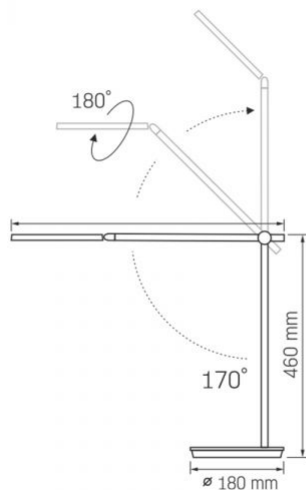

INDEX: VL-TF15W

We reserve the right to make technical changes. The data contained in this material is not legally binding.

Allegro opt Sp. z o.o., ul. Mierzeja Wiślana 11,
30-732 Krakow, Poland.

The product must be used indoors

Class of protection against electric shock II - provided not only by basic insulation but also by double or reinforced insulation

The product meets the requirements of EU directives

It is forbidden to throw away waste equipment marked with the symbol of a crossed-out bin with other waste

120°

Rated beam angle

ON/OFF
100 000

Rated On/off cycles

40 000 h

Nominal lifetime (hours)

Free

The product does not emit ultraviolet light

Dimmable

The product has smooth brightness adjustment

-10° +40°C

Operating temperatures range

CCT 4100K

Colour consistency in MacAdam ellipses (SDCM)

Free

The product does not contain mercury

IP20

Class of protection against dust and moisture. Protection against solid objects larger than 12 mm; no protection against moisture