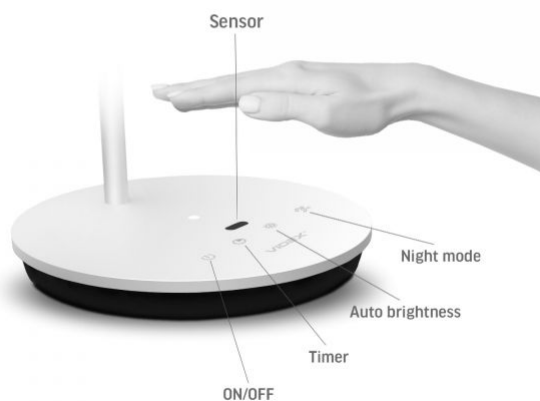

VIDEX[®]

VIDEX TF15W 20W 4100K White

INDEX: VL-TF15W

VIDEX®

VIDEX TF15W 20W 4100K White

INDEX: VL-TF15W

Built-in touch sensor for quick gesture control and automatic brightness detection

The low reflection index of the lamp light reduces discomfort caused by glare from illuminated objects

UGR < 19

A high color rendering index allows the lamp to transmit the most natural colors of objects

RA ≤ 98

INDEX: VL-TF15W

We reserve the right to make technical changes. The data contained in this material is not legally binding.