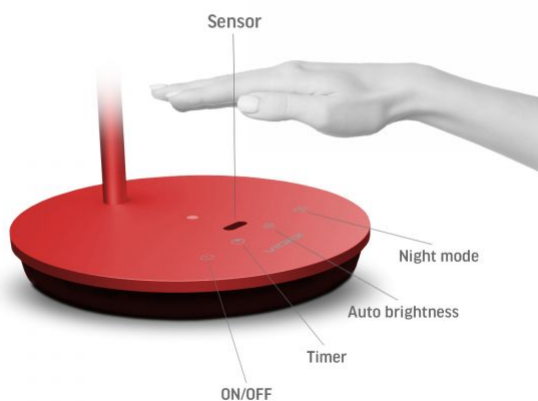

VIDEX[®]

VIDEX TF15R 20W 4100K Red

INDEX: VL-TF15R

VIDEX®

VIDEX TF15R 20W 4100K Red

INDEX: VL-TF15R

Built-in touch sensor for quick gesture control and automatic brightness detection

The low reflection index of the lamp light reduces discomfort caused by glare from illuminated objects