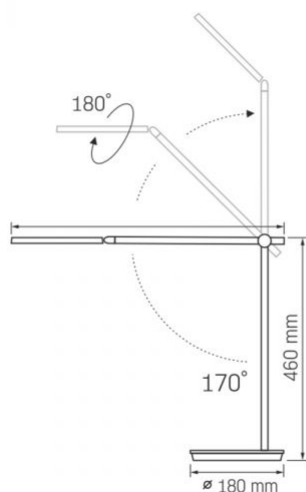

VIDEX®

VIDEX TF15R 20W 4100K Red

INDEX: VL-TF15R

We reserve the right to make technical changes. The data contained in this material is not legally binding.

Allegro opt Sp. z o.o., ul. Mierzeja Wiślana 11, 30-732 Krakow, Poland.

The product must be used indoors

Class of protection against electric shock II - provided not only by basic insulation but also by double or reinforced insulation

The product meets the requirements of EU directives

It is forbidden to throw away waste equipment marked with the symbol of a crossed-out bin with other waste

— Rated beam angle

120°

— Rated On/off cycles

100 000

— Nominal lifetime (hours)

40 000 h

— The product does not emit ultraviolet light

Free

— The product has smooth brightness adjustment

Dimmable

— Operating temperatures range

-10° +40°C

— Colour consistency in MacAdam ellipses (SDCM)

CCT 4100K

— The product does not contain mercury

Free

— Class of protection against dust and moisture. Protection against solid objects larger than 12 mm; no protection against moisture

IP20