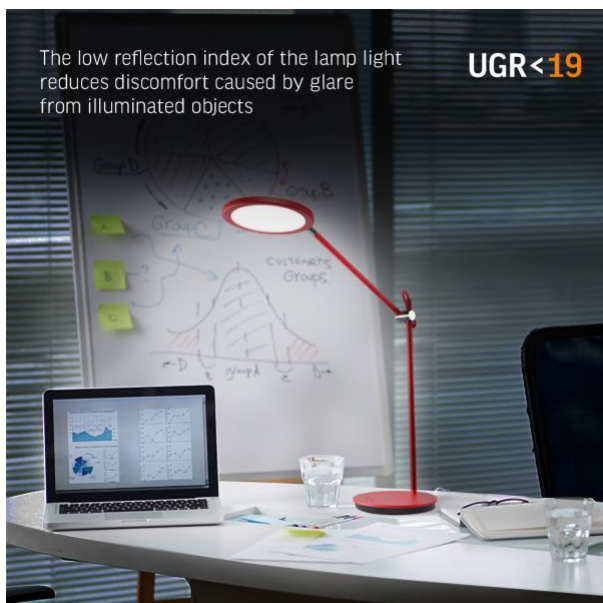

VIDEX®

VIDEX TF15R 20W 4100K Red

INDEX: VL-TF15R

We reserve the right to make technical changes. The data contained in this material is not legally binding.

Allegro opt Sp. z o.o., ul. Mierzeja Wiślana 11, 30-732 Krakow, Poland.

The product must be used indoors

Class of protection against electric shock II - provided not only by basic insulation but also by double or reinforced insulation

The product meets the requirements of EU directives

It is forbidden to throw away waste equipment marked with the symbol of a crossed-out bin with other waste

— Rated beam angle

120°

— Rated On/off cycles

100 000

— Nominal lifetime (hours)

40 000 h

— The product does not emit ultraviolet light

Free

— The product has smooth brightness adjustment

Dimmable

— Operating temperatures range

-10° +40°C

— Colour consistency in MacAdam ellipses (SDCM)

CCT 4100K

— The product does not contain mercury

Free

— Class of protection against dust and moisture. Protection against solid objects larger than 12 mm; no protection against moisture

IP20