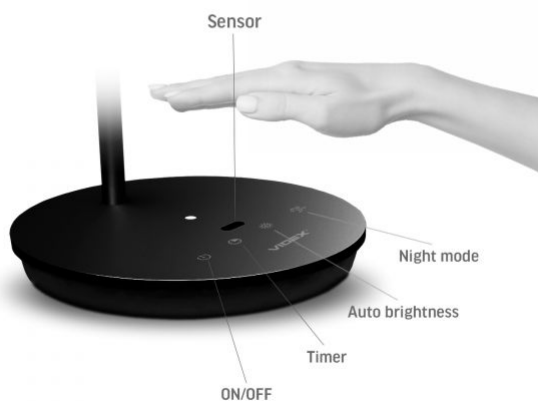

VIDEX®

VIDEX TF15B 20W 4100K Black

INDEX: VL-TF15B

VIDEX®

VIDEX TF15B 20W 4100K Black

INDEX: VL-TF15B

Built-in touch sensor for quick gesture control and automatic brightness detection

The low reflection index of the lamp light reduces discomfort caused by glare from illuminated objects

UGR < 19

A high color rendering index allows the lamp to transmit the most natural colors of objects

RA ≤ 98

INDEX: VL-TF15B

We reserve the right to make technical changes. The data contained in this material is not legally binding.