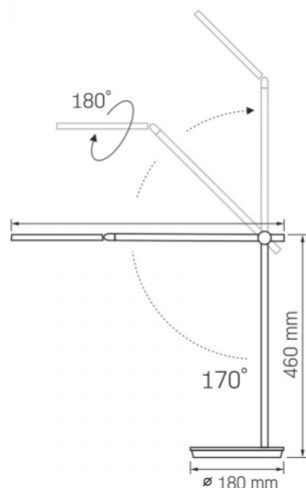

INDEX: VL-TF15B

We reserve the right to make technical changes. The data contained in this material is not legally binding.

Allegro opt Sp. z o.o., ul. Mierzeja Wiślana 11,
30-732 Krakow, Poland.

The product must be used indoors

Class of protection against electric shock II - provided not only by basic insulation but also by double or reinforced insulation

The product meets the requirements of EU directives

It is forbidden to throw away waste equipment marked with the symbol of a crossed-out bin with other waste

120°

Rated beam angle

ON/OFF
100 000

Rated On/off cycles

40 000 h

Nominal lifetime (hours)

Free

The product does not emit ultraviolet light

Dimmable

The product has smooth brightness adjustment

-10° +40°C

Operating temperatures range

CCT 4100K

Colour consistency in MacAdam ellipses (SDCM)

Free

The product does not contain mercury

IP20

Class of protection against dust and moisture. Protection against solid objects larger than 12 mm; no protection against moisture