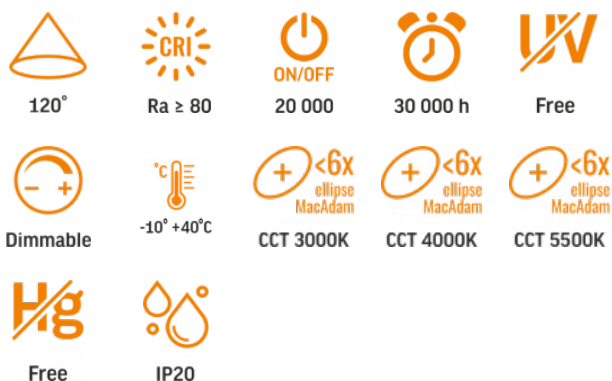

INDEX: VLE-TF05W-RGB

WARRANTY 2 YEARS

General parameters

Light source or containing product	Containing product
Control gear replaceable	yes
Light source replaceable	no
Type of light source	
Energy efficiency class of the contained light source	F
Dimmable	5-step
Directional (DLS) or non-directional (NDLS) light source	NDLS
Connected light source (cls)	no
Color-tunable light source	no
Mains (MLS) or non-mains (NMLS) light source	NMLS
Technology	LED

Electrical parameters

On-mode power (Pon)	4.5 W
Rated voltage, frequency	AC 100-240 V, 50/60 Hz
Rated current	60 mA
Input interface	AC adapter
Electric shock protection class	II
Displacement factor (cos φ1)	-
Survival factor	1
Standby Power (Psb)	0.4 W

Photometric parameters

Useful luminous flux of the contained light source (Φuse)	490 Lm
Correlated color temperature	5500K (cold white), 4000K (neutral white), 3000K (warm white)
Beam angle	120°
Color rendering index (CRI)	Ra > 80
On/Off cycles	20000
Lifetime (L70B50)	30000 h
Useful luminous flux of the light source reference	in a sphere (360°)
Chromaticity coordinates (x)	0.38
Chromaticity coordinates (y)	0.38
R9 colour rendering index value	>0
The lumen maintenance factor	≥96%
Flicker metric (Pst LM)	-
Stroboscopic effect metric (SVM)	-