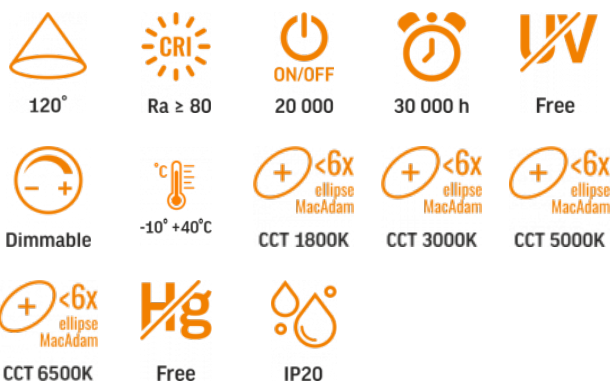

INDEX: VL-TF17B

WARRANTY 3 YEARS

General parameters

Light source or containing product	Containing product
Control gear replaceable	yes
Light source replaceable	no

Type of light source

Dimmable	yes
Directional (DLS) or non-directional (NDLS) light source	NDLS
Connected light source (cls)	no
Color-tunable light source	no
Mains (MLS) or non-mains (NMLS) light source	NMLS
Technology	LED
Energy efficiency class of the contained light source	F

Electrical parameters

On-mode power (Pon)	7.5 W
Rated voltage, frequency	AC 100-240 V, 50/60 Hz
Rated current	174 mA
Input interface	AC adapter
Electric shock protection class	II
Energy consumption in on-mode of the light source (kWh/1000h)	18
Displacement factor (cos φ1)	-
Survival factor	1

Photometric parameters

Correlated color temperature	6500K (cold white), 5000K (neutral white), 4500K (neutral white), 3800K (warm white), 3000K (warm white), 1800K (warm white)
Useful luminous flux of the contained light source (Φuse)	700 Lm
Beam angle	120°
Color rendering index (CRI)	Ra > 80
On/Off cycles	20000
Lifetime	30000 h
Useful luminous flux of the light source reference	in a sphere (360°)
R9 colour rendering index value	>0
The lumen maintenance factor	≥96%