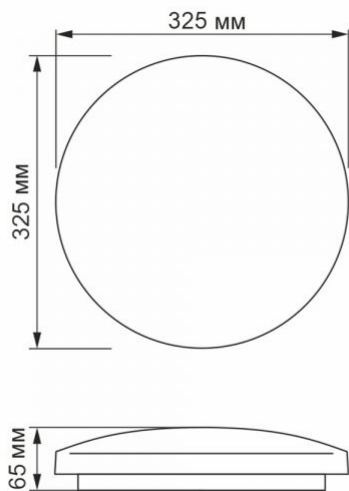

INDEX: VLE-CLR-244R

We reserve the right to make technical changes. The data contained in this material is not legally binding.

Allegro opt Sp. z o.o., ul. Mierzeja Wiślana 11,
30-732 Krakow, Poland.

The product must be used indoors

Protection against electric shock class I. A product in which the means of protection against electric shock, in addition to the main insulation, is an additional protective circuit connected to the grounding of the power supply network

120°

— Rated beam angle

Ra ≥ 80

— Ra > 80 - color rendering index

20 000

— Rated On/off cycles

25 000 h

— Nominal lifetime (hours)

Free

— The product does not emit ultraviolet light

Not Dimmable

— The product is incompatible with light regulators

-20° +40°C

— Operating temperatures range

Free

— The product does not contain mercury

IP44

— Class of protection against dust and moisture. Protection against solid foreign objects with a diameter of 1 mm and greater and against water splashes