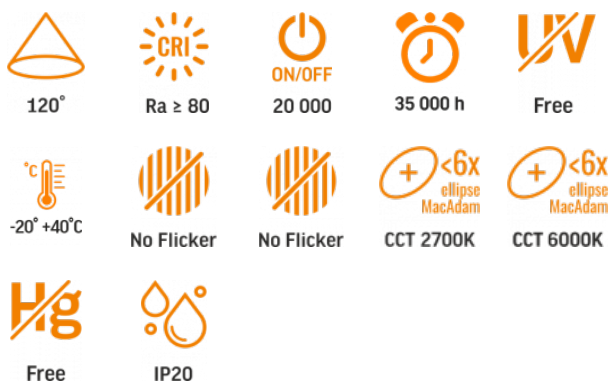

VIDEX®

VIDEX-LED-EDGE-RC-RGB-72W-WHITE

INDEX: VLE-ERC-RGB-72W

TECHNICAL CARD

LED DIMMABLE PENDANT LUMINAIRE WITH
REMOTE CONTROL

Pursuant to the provisions of the WEEE Act, it is forbidden to put waste equipment marked with the symbol of a crossed out bin together with other waste. The user, wishing to get rid of electronic and electrical equipment, is obliged to return it to a waste equipment collection point. There are no hazardous components in the equipment that have a particularly negative impact on the environment and human health.

VIDEX®

VIDEX-LED-EDGE-RC-RGB-72W-WHITE

INDEX: VLE-ERC-RGB-72W

WARRANTY 3 YEARS

General parameters

Light source or containing product	Containing product
Control gear replaceable	by the producer
Light source replaceable	by the producer

Photometric parameters

Useful luminous flux of the contained light source (Φuse)	7500 Lm
Correlated color temperature	6000K (cold white), 2700K (warm white)
Beam angle	120°
Color rendering index (CRI)	Ra > 80
On/Off cycles	20000
Lifetime (L70B50)	35000 h
Useful luminous flux of the light source reference	in a sphere (360°)
Chromaticity coordinates (x)	0.384
Chromaticity coordinates (y)	0.378
R9 colour rendering index value	>0
The lumen maintenance factor	≥96%

Depth	450 mm
Unit nett weight	1.65kg

Signs marking goods

Packaging marking	Recycling of waste, CE, Utilization
--------------------------	-------------------------------------

Additional information

Place of installation	Ceiling, Wall
Place of application	indoor
Housing colour	White
Diffuser material	Polycarbonate (PC)
Minimum distance from the illuminated object	0.5 m
Ultraviolet radiation	no
Operating temperature range	-20° +40°C
Suitable for installation in normally flammable surfaces	yes
Mercury content	Does not contain
Ingress protection	IP20
Housing material	Aluminum alloy