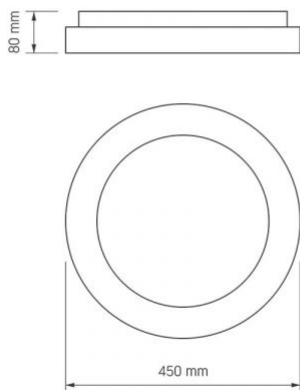

Photometric parameters

Useful luminous flux of the contained light source (Φuse)	7500 Lm
Correlated color temperature	6000K (cold white), 2700K (warm white)
Beam angle	120°
Color rendering index (CRI)	Ra > 80
On/Off cycles	20000
Lifetime (L70B50)	35000 h
Useful luminous flux of the light source reference	in a sphere (360°)
Chromaticity coordinates (x)	0.384
Chromaticity coordinates (y)	0.378
R9 colour rendering index value	>0
The lumen maintenance factor	≥96%

Depth	450 mm
Unit nett weight	1.65kg

Signs marking goods

Packaging marking	Recycling of waste, CE, Utilization
--------------------------	-------------------------------------

Additional information

Place of installation	Ceiling, Wall
Place of application	indoor
Housing colour	White
Diffuser material	Polycarbonate (PC)
Minimum distance from the illuminated object	0.5 m
Ultraviolet radiation	no
Operating temperature range	-20° +40°C
Suitable for installation in normally flammable surfaces	yes
Mercury content	Does not contain
Ingress protection	IP20
Housing material	Aluminum alloy

Dimensions

EAN	5904405542224
In the package	1 pc.
Outer box	5 pcs.
Height	80 mm
Width	450 mm

VIDEX[®]**VIDEX-LED-EDGE-RC-RGB-72W-WHITE****INDEX: VLE-ERC-RGB-72W**

VIDEX®

We reserve the right to make technical changes. The data contained in this material is not legally binding.