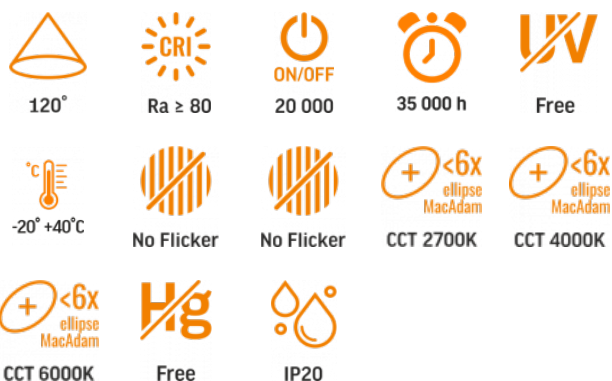

INDEX: VLE-ERC-72W

WARRANTY 3 YEARS

General parameters

Light source or containing product	Containing product
Control gear replaceable	by the producer
Light source replaceable	by the producer

Type of light source

Energy efficiency class of the contained light source	F
Dimmable	remote controller
Directional (DLS) or non-directional (NDLS) light source	NDLS
Color-tunable light source	yes
Mains (MLS) or non-mains (NMLS) light source	MLS
Technology	LED

Electrical parameters

On-mode power (Pon)	72 W
Rated voltage, frequency	AC 175-265 V, 50/60 Hz
Rated current	350 mA
Input interface	Free wire ends
Electric shock protection class	I
Displacement factor (cos φ1)	0.99
Survival factor	1
Standby Power (Psb)	0.4 W

Photometric parameters

Useful luminous flux of the contained light source (Φuse)	7850 Lm
Correlated color temperature	6000K (cold white), 2700K (warm white)
Beam angle	120°
Color rendering index (CRI)	Ra > 80
On/Off cycles	20000
Lifetime (L70B50)	35000 h
Useful luminous flux of the light source reference	in a sphere (360°)
Chromaticity coordinates (x)	0.384
Chromaticity coordinates (y)	0.378
R9 colour rendering index value	>0
The lumen maintenance factor	≥96%
Flicker metric (Pst LM)	≤1
Stroboscopic effect metric (SVM)	≤0.4