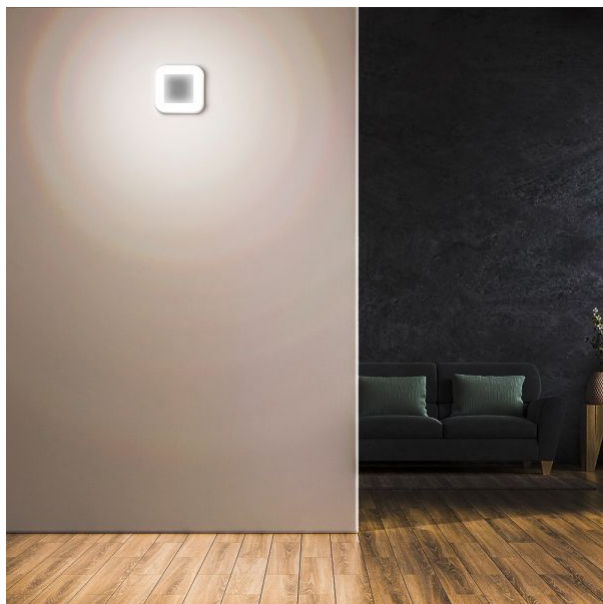

INDEX: VLE-BHFS-155

We reserve the right to make technical changes. The data contained in this material is

not legally binding.

Allegro opt Sp. z o.o., ul. Mierzeja Wiślana 11,
30-732 Krakow, Poland.

- The product must be used indoors
- The product must be used outdoors
- 0,5 m Minimum distance from the illuminated object
- Class of protection against electric shock II - provided not only by basic insulation but also by double or reinforced insulation
- Waste recycling after the end of the product's service life
- The product meets the requirements of EU directives
- It is forbidden to throw away waste equipment marked with the symbol of a crossed-out bin with other waste
- Rated beam angle
  120°
- Ra > 80 - color rendering index
- Rated On/off cycles
  ON/OFF
  20 000
- The product withstands a medium impact (e.g., from a blunt object)
  IK07
- Nominal lifetime (hours)
  25 000 h
- The product does not emit ultraviolet light
  Free
- The product is incompatible with light regulators
  Not Dimmable
- Operating temperatures range
  -20° +40°C
- The product does not contain mercury
  Free
- Class of protection against dust and moisture. The product has full protection against dust and water jets from all directions
  IP65