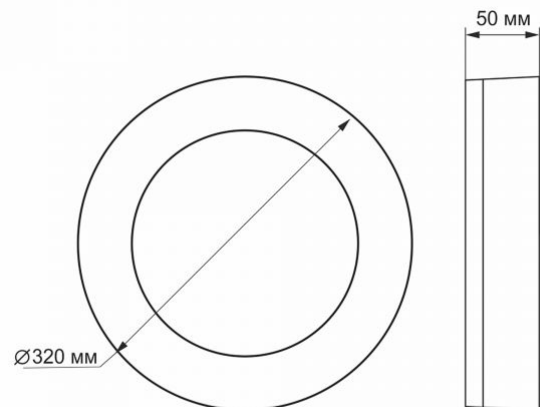

Correlated color temperature 5000K (neutral white)

Beam angle 120°

Color rendering index (CRI) Ra > 80

On/Off cycles 20000

Lifetime (L70B50) 25000 h

Useful luminous flux of the light source reference in a sphere (360°)

Dimensions

EAN	5904405542309
In the package	1 pc.
Height	320 mm
Outer box	10 pcs.
Width	320 mm
Depth	50 mm

Signs marking goods

Packaging marking

Recycling of waste, CE, Utilization

VIDEX®**VIDEX-BULKHEAD-LED-LENA-24W-NW****INDEX: VLE-BHFR-245**