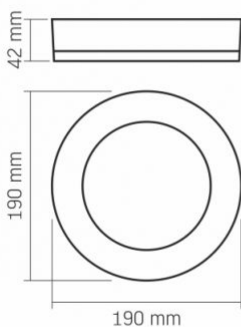

Integrated terminal block