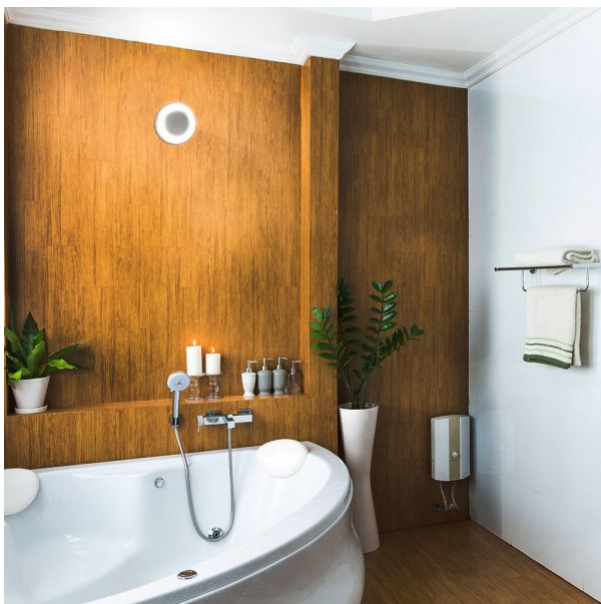

INDEX: VLE-BHFR-155

We reserve the right to make technical changes. The data contained in this material is not legally binding.

Allegro opt Sp. z o.o., ul. Mierzeja Wiślana 11,
30-732 Krakow, Poland.

The product must be used indoors

The product must be used outdoors

Minimum distance from the illuminated object

Class of protection against electric shock II - provided not only by basic insulation but also by double or reinforced insulation

120°

Rated beam angle

Ra > 80

Ra > 80 - color rendering index

20 000

Rated On/off cycles

IK07

The product withstands a medium impact (e.g., from a blunt object)

25 000 h

Nominal lifetime (hours)

Free

The product does not emit ultraviolet light

Not Dimmable

The product is incompatible with light regulators

-20° +40°C

Operating temperatures range

Free

The product does not contain mercury

IP65

Class of protection against dust and moisture. The product has full protection against dust and water jets from all directions