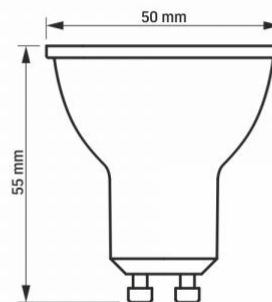

Dimensions

| | |
|------------------|---------------|
| EAN | 5904405540527 |
| Height | 55 mm |
| Depth | 50 mm |
| Width | 50 mm |
| Outer box | 20 pcs. |

We reserve the right to make technical changes. The data contained in this material is not legally binding.