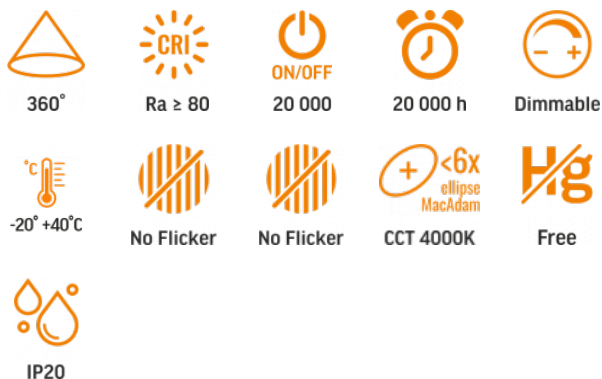

VIDEX®

WARRANTY 3 YEARS

Neutral White / Neutralny biały / Neutralni bila / Blanc neuter / Neutrálna biela / Neutraal wit / Semleges feher / Nevtralno bela / Neutralno bijela / Neutralweiß / Alb neutru / Neutrus balta / Neitrāls balta / Neutraalne valge / Нейтрално бяла / Bianco neutro.

General parameters

Light source or containing product Light source

Type of light source

Energy class of the light source	F
Dimmable	yes
Directional (DLS) or non-directional (NDLS) light source	NDLS
Connected light source (cls)	no
Color-tunable light source	no
Mains (MLS) or non-mains (NMLS) light source	MLS
High luminance light source	No
Anti-glare shield	No

VIDEX-E27-ST64-6W-FIL-DIM-NW

INDEX: VLE-ST64FD-06274

Technology	LED
Electrical parameters	
On-mode power (Pon)	6 W
Rated voltage, frequency	AC 220-240 V, 50/60 Hz
Rated current	33 mA
Displacement factor (cos φ1)	0.5
Survival factor	0.9
Energy consumption in on-mode of the light source (kWh/1000h)	6

Photometric parameters

Useful luminous flux (Φuse)	630 Lm
Correlated color temperature	4000K (neutral white)
Beam angle	360°
Color rendering index (CRI)	Ra > 80
On/Off cycles	20000
Lifetime (L70B50)	20000 h
Useful luminous flux of the light source reference	in a sphere (360°)
Chromaticity coordinates (x)	0.376
Chromaticity coordinates (y)	0.378
R9 colour rendering index value	>0
The lumen maintenance factor	≥94.8%
Flicker metric (Pst LM)	≤1
Stroboscopic effect metric (SVM)	≤0.4
Colour consistency in MacAdam ellipses (SDCM)	<6 (4000K)