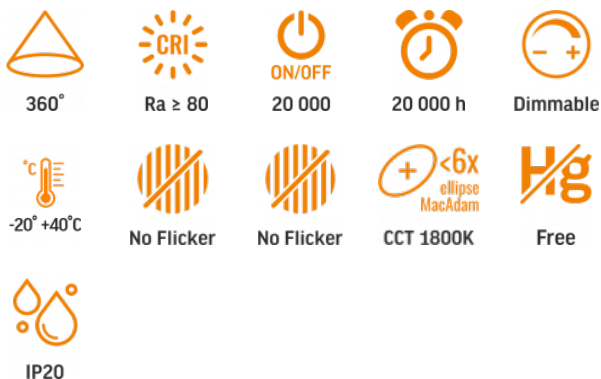

VIDEX®

VIDEX-E27-ST64-4W-FIL-DIM-SPIRAL-GRAPHITE-WW

INDEKS: VLE-ST64FGD-04271

GWARANCJA 3 LATA

WARM WHITE

1800K

Warm White / Ciepła biel / Tepla bila / Blanc chaud / Tepla biela / Warm wit / Meleg feher / Topla bela / Topla bijela / Warmweiß / Alb cald / Šiltai balta / Silti balta / Soe valge / Тепло бяла / Bianco caldo.

Parametry ogólne

Źródło światła lub produkt zawierający źródło światła

Źródło światła

Rodzaj źródła światła

Możliwość przyciemniania	tak
Kierunkowe (DLS) lub bezkierunkowe (NDLS) źródło światła	NDLS
Połączone źródło światła (CLS)	nie
Regulowane kolorystycznie źródło światła	nie
Źródło światła zasilane z sieci (MLS) lub niezasilane z sieci (NMLS)	MLS
Źródło światła o wysokiej luminancji	nie
Ostona przeciwodblaskowa	nie
Technologia	LED

Parametry elektryczne

Moc w trybie włączenia (Pon)	4 W
Napięcie znamionowe, częstotliwość	AC 220-240 V, 50/60 Hz
Maksymalne natężenie prądu	22mA
Współczynnik przesunięcia fazowego (cos φ1)	0.5
Współczynnik przeżywalności	0.9

Parametry fotometryczne

Luminous flux	100 Lm
Temperatura barwowa światła	1800K (ciepły biały)
Kąt rozproszenia	360°
Wskaźnik oddawania barw	Ra > 80
Cykle włącz/wyłącz	20000
Godziny pracy (L70B50)	20000 godz
Użyteczny strumień świetlny źródła światła Φuse [lm]	w kuli (360°)
Współrzędne chromatyczności (x)	0.55
Współrzędne chromatyczności (y)	0.407
Wartość wskaźnika oddawania barw R9	>0
The lumen maintenance factor	≥94.8%
Współczynnik migotania (Pst LM)	≤1
Współczynnik efektu stroboskopowego (SVM)	≤0.4
Spójność barw w elipsach MacAdama (SDCM)	<6 (1800K)
CRI MIN	Ra 80