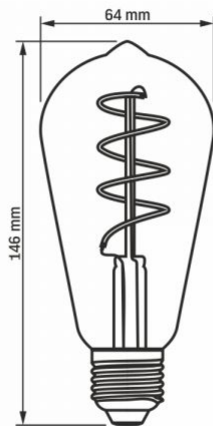

Additional information

Place of application	indoor
Operating temperature range	-20° +40°C
Mercury content	Does not contain
Ingress protection	IP20

Dimensions

EAN	5904405540060
Height	146 mm
Depth	64 mm
Width	64 mm
In the package	1 pc.
Outer box	20 pcs.
Unit nett weight	43g

We reserve the right to make technical changes. The data contained in this material is

-  The product must be used indoors
-  Waste recycling after the end of the product's service life
-  The product meets the requirements of EU directives
-  Not suitable for use under moisture
-  It is forbidden to throw away waste equipment marked with the symbol of a crossed-out bin with other waste
-  — Rated beam angle
360°
-  — Ra > 80 - color rendering index
Ra > 80
-  — Rated On/off cycles
ON/OFF
20 000
-  — Nominal lifetime (hours)
20 000 h
-  — The product supports brightness adjustment
Dimmable
-  — Operating temperatures range
-20° +40°C
-  — Colour consistency in MacAdam ellipses (SDCM)
<6x
MacAdam
CCT 1800K
-  — The flickering of the light does not exceed the permissible level
No Flicker
-  — The product has minimal flickering, which should not cause discomfort or danger
No Flicker
-  — The product does not contain mercury
Hg
Free
-  — Class of protection against dust and moisture. Protection against solid objects larger than 12 mm; no protection against moisture
IP20