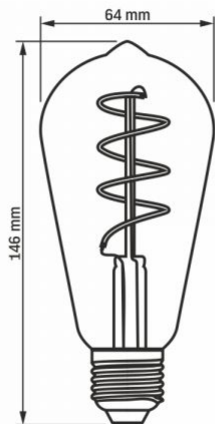

INDEX: VLE-ST64FASD-04272

not legally binding.

Allegro opt Sp. z o.o., ul. Mierzeja Wiślana 11,
30-732 Krakow, Poland.

We reserve the right to make technical changes. The data contained in this material is

The product must be used indoors

Waste recycling after the end of the product's service life

The product meets the requirements of EU directives

Not suitable for use under moisture

It is forbidden to throw away waste equipment marked with the symbol of a crossed-out bin with other waste

— Rated beam angle

— Ra > 80 - color rendering index

— Rated On/off cycles

— Nominal lifetime (hours)

— The product supports brightness adjustment

— Operating temperatures range

— The flickering of the light does not exceed the permissible level

— The product has minimal flickering, which should not cause discomfort or danger

— Colour consistency in MacAdam ellipses (SDCM)

— The product does not contain mercury

— Class of protection against dust and moisture. Protection against solid objects larger than 12 mm; no protection against moisture