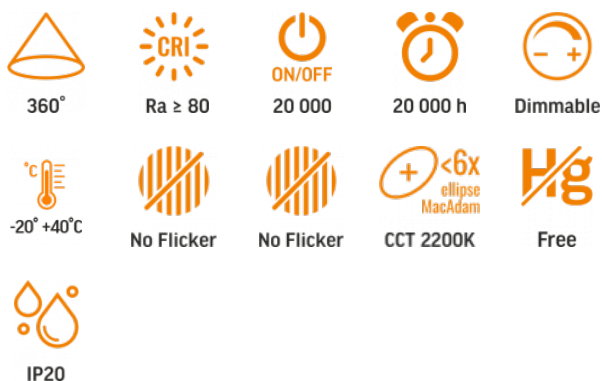

VIDEX®

VIDEX-E27-ST64-4W-FIL-DIM-SPIRAL-AMBER-WW

INDEX: VLE-ST64FASD-04272

WARRANTY 3 YEARS

WARM WHITE

2200K

Warm White / Ciepła biel / Tepla bila / Blanc chaud / Tepla biela / Warm wit / Meleg feher / Topla bela / Topla bijela / Warmweiß / Alb cald / Šiltai balta / Silti balta / Soe valge / Тепло бяла / Bianco caldo.

General parameters

Light source or containing product Light source

Type of light source

Energy class of the light source	G
Dimmable	yes
Directional (DLS) or non-directional (NDLS) light source	NDLS
Connected light source (cls)	no
Color-tunable light source	no
Mains (MLS) or non-mains (NMLS) light source	MLS
High luminance light source	No
Anti-glare shield	No
Technology	LED

Electrical parameters

On-mode power (Pon)	4 W
Rated voltage, frequency	AC 220-240 V, 50/60 Hz
Rated current	22 mA
Displacement factor (cos φ1)	0.5
Survival factor	0.9
Energy consumption in on-mode of the light source (kWh/1000h)	4

Photometric parameters

Useful luminous flux (Φuse)	300 Lm
Correlated color temperature	2200K (warm white)
Beam angle	360°
Color rendering index (CRI)	Ra > 80
On/Off cycles	20000
Lifetime (L70B50)	20000 h
Useful luminous flux of the light source reference	in a sphere (360°)
Chromaticity coordinates (x)	0.494
Chromaticity coordinates (y)	0.409
R9 colour rendering index value	>0
The lumen maintenance factor	≥94.8%
Flicker metric (Pst LM)	≤1
Stroboscopic effect metric (SVM)	≤0.4
Colour consistency in MacAdam ellipses (SDCM)	<6 (2200K)