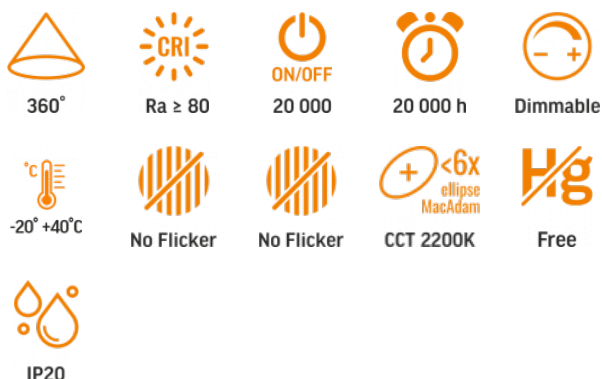

VIDEX®

VIDEX-E27-ST64-4W-FIL-DIM-SPIRAL-AMBER-WW

INDEX: VLE-ST64FASD-04272

TECHNICAL CARD

LED Bulb

Pursuant to the provisions of the WEEE Act, it is forbidden to put waste equipment marked with the symbol of a crossed out bin together with other waste. The user, wishing to get rid of electronic and electrical equipment, is obliged to return it to a waste equipment collection point. There are no hazardous components in the equipment that have a particularly negative impact on the environment and human health.

VIDEX®

VIDEX-E27-ST64-4W-FIL-DIM-SPIRAL-AMBER-WW
INDEX: VLE-ST64FASD-04272

WARRANTY 3 YEARS

WARM WHITE

2200K

Warm White / Ciepła biel / Tepla bila / Blanc chaud / Tepla biela / Warm wit / Meleg feher / Topla bela / Topla bijela / Warmweiß / Alb cald / Šiltai balta / Silti balta / Soe valge / Тепло бяла / Bianco caldo.

Photometric parameters

Useful luminous flux (Φuse)	300 Lm
Correlated color temperature	2200K (warm white)
Beam angle	360°
Color rendering index (CRI)	Ra > 80
On/Off cycles	20000
Lifetime (L70B50)	20000 h
Useful luminous flux of the light source reference	in a sphere (360°)
Chromaticity coordinates (x)	0.494
Chromaticity coordinates (y)	0.409
R9 colour rendering index value	>0
The lumen maintenance factor	≥94.8%
Flicker metric (Pst LM)	≤1
Stroboscopic effect metric (SVM)	≤0.4
Colour consistency in MacAdam ellipses (SDCM)	<6 (2200K)