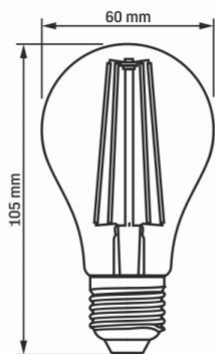

INDEX: VLE-A60FA-10272

not legally binding.

Allegro opt Sp. z o.o., ul. Mierzeja Wiślana 11,
30-732 Krakow, Poland.

We reserve the right to make technical changes. The data contained in this material is

The product must be used indoors

Waste recycling after the end of the product's service life

The product meets the requirements of EU directives

Not suitable for use under moisture

It is forbidden to throw away waste equipment marked with the symbol of a crossed-out bin with other waste

— Rated beam angle

360°

— Ra > 80 - color rendering index

Ra > 80

— Rated On/off cycles

ON/OFF
20 000

— Nominal lifetime (hours)

20 000 h

— The product is incompatible with light regulators

Not Dimmable

— Operating temperatures range

°C
-20° +40°C

— The flickering of the light does not exceed the permissible level

No Flicker

— The product has minimal flickering, which should not cause discomfort or danger

No Flicker

— Colour consistency in MacAdam ellipses (SDCM)

<6x
SDCM
CCT 2200K

— The product does not contain mercury

— Class of protection against dust and moisture. Protection against solid objects larger than 12 mm; no protection against moisture

IP20