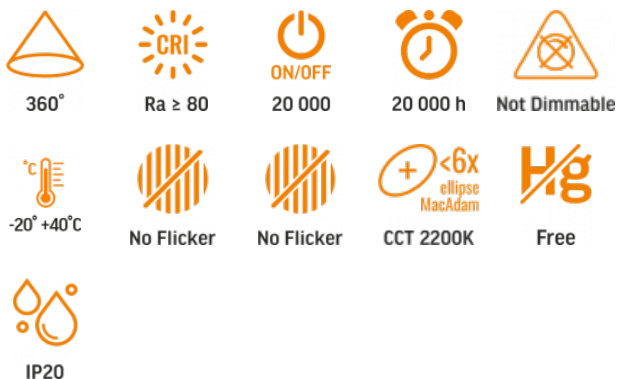

VIDEX®

VIDEX-E27-A60-10W-FIL-AMBER-WW

INDEX: VLE-A60FA-10272

WARRANTY 3 YEARS

WARM WHITE

2200K

Warm White / Ciepła biel / Tepla bila / Blanc chaud / Tepla biela / Warm wit / Meleg feher / Topla bela / Topla bijela / Warmweiß / Alb cald / Šiltai balta / Silti balta / Soe valge / Тепло бяла / Bianco caldo.

General parameters

Light source or containing product Light source

Type of light source

Energy class of the light source	F
Dimmable	no
Directional (DLS) or non-directional (NDLS) light source	NDLS
Connected light source (cls)	no
Color-tunable light source	no
Mains (MLS) or non-mains (NMLS) light source	MLS
High luminance light source	No
Anti-glare shield	No
Technology	LED

Electrical parameters

On-mode power (Pon)	10 W
Rated voltage, frequency	AC 220-240 V, 50/60 Hz
Rated current	87 mA
Displacement factor (cos φ1)	0.5
Survival factor	0.9
Energy consumption in on-mode of the light source (kWh/1000h)	10

Photometric parameters

Useful luminous flux (Φuse)	1050 Lm
Correlated color temperature	2200K (warm white)
Beam angle	360°
Color rendering index (CRI)	Ra > 80
On/Off cycles	20000
Lifetime (L70B50)	20000 h
Useful luminous flux of the light source reference	in a sphere (360°)
Chromaticity coordinates (x)	0.50
Chromaticity coordinates (y)	0.410
R9 colour rendering index value	>0
The lumen maintenance factor	≥94.8%
Flicker metric (Pst LM)	≤1
Stroboscopic effect metric (SVM)	≤0.4
Colour consistency in MacAdam ellipses (SDCM)	<6 (2200K)