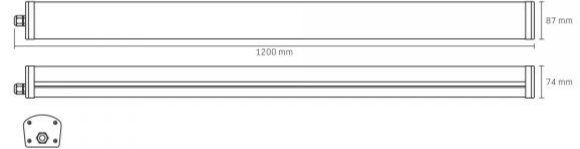

VIDEX®

VIDEX-HERMES-120CM-48W-IP65-NW

INDEX: VLE-BNW-48124

Mercury content	Does not contain
Ingress protection	IP65
Housing material	Aluminum

Dimensions

EAN	5904405541425
In the package	1 pc.
Height	1200 mm
Outer box	9 pcs.
Width	87 mm
Depth	74 mm

Signs marking goods

Packaging marking	Recycling of waste, CE, Utilization
--------------------------	-------------------------------------

VIDEX®

VIDEX-HERMES-120CM-48W-IP65-NW

INDEX: VLE-BNW-48124

We reserve the right to make technical changes. The data contained in this material is not legally binding.