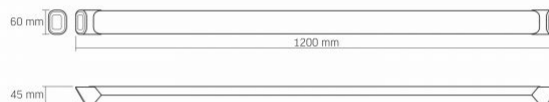

VIDEX®

VIDEX 72W 1.2M 5000K 8000Lm Black

INDEX: VLE-BN-72125B

We reserve the right to make technical changes. The data contained in this material is not legally binding.

Allegro opt Sp. z o.o., ul. Mierzeja Wiślana 11,
30-732 Krakow, Poland.

- The product must be used indoors
- Protection against electric shock class I. A product in which the means of protection against electric shock, in addition to the main insulation, is an additional protective circuit connected to the grounding of the power supply network
- Minimum distance from the illuminated object
- The product can be installed and used in/on normally flammable surfaces
- Waste recycling after the end of the product's service life
- The product meets the requirements of EU directives
- It is forbidden to throw away waste equipment marked with the symbol of a crossed-out bin with other waste
- Rated beam angle
  120°
- Ra > 80 - color rendering index
  CRI 84
- Rated On/off cycles
  20 000
- Nominal lifetime (hours)
  30 000 h
- The product does not emit ultraviolet light
  Free
- The product is incompatible with light regulators
  Not Dimmable
- Operating temperatures range
  -20°-40°C
- The flickering of the light does not exceed the permissible level
  No Flicker
- The product has minimal flickering, which should not cause discomfort or danger
  No Flicker
- Colour consistency in MacAdam ellipses (SDCM)
  CC1 5000K
- The product does not contain mercury
  Free
- Class of protection against dust and moisture. Protection against solid objects larger than 12 mm; no protection against moisture
  IP20

Date: 24.06.2026