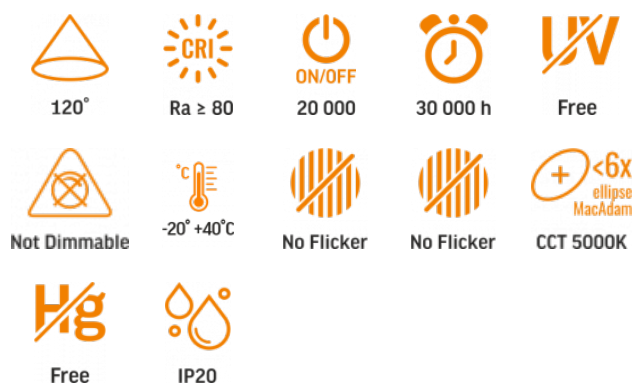

VIDEX®

VIDEX 36W 0.6M 5000K 4000Lm Black

INDEX: VLE-BN-36065B

WARRANTY 3 YEARS