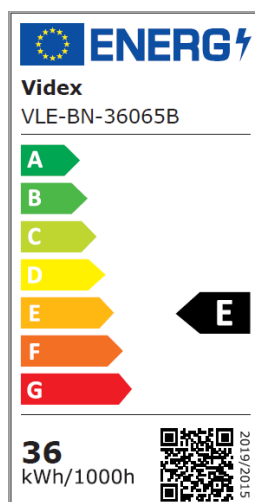

NEUTRAL WHITE
5000K

Neutral White / Neutralny biaty / Neutralni bila / Blanc neuter / Neutrálna biela / Neutraal wit / Semleges feher / Nevtralno bela / Neutralno bijela / Neutralweiß / Alb neutru / Neutralus balta / Neitrāls balta / Neutraalne valge / Нейтрално бяла / Bianco neutro.

General parameters

Light source or containing product	Light source
Control gear replaceable	by the producer
Light source replaceable	by the producer

Type of light source

Energy class of the light source	E
Dimmable	no
Directional (DLS) or non-directional (NDLS) light source	NDLS
Connected light source (cls)	no
Color-tunable light source	no
Mains (MLS) or non-mains (NMLS) light source	MLS
High luminance light source	No
Anti-glare shield	No
Technology	LED

Electrical parameters

On-mode power (Pon)	36 W
Rated voltage, frequency	AC 220-240 V, 50/60 Hz
Rated current	193 mA
Input interface	Free wire ends