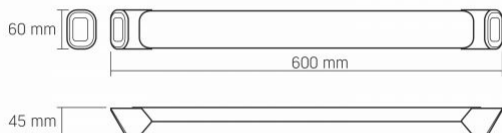

VIDEX®

VIDEX 36W 0.6M 5000K 4000Lm Black

INDEX: VLE-BN-36065B

We reserve the right to make technical changes. The data contained in this material is not legally binding.

Allegro opt Sp. z o.o., ul. Mierzeja Wiślana 11,
30-732 Krakow, Poland.

- The product must be used indoors
- Protection against electric shock class I. A product in which the means of protection against electric shock, in addition to the main insulation, is an additional protective circuit connected to the grounding of the power supply network
- Minimum distance from the illuminated object
- The product can be installed and used in/on normally flammable surfaces
- Waste recycling after the end of the product's service life
- The product meets the requirements of EU directives
- It is forbidden to throw away waste equipment marked with the symbol of a crossed-out bin with other waste
- Rated beam angle
- Ra > 80 - color rendering index
- Rated On/off cycles
- Nominal lifetime (hours)
- The product does not emit ultraviolet light
- The product is incompatible with light regulators
- Operating temperatures range
- The flickering of the light does not exceed the permissible level
- The product has minimal flickering, which should not cause discomfort or danger
- Colour consistency in MacAdam ellipses (SDCM)
- The product does not contain mercury
- Class of protection against dust and moisture. Protection against solid objects larger than 12 mm; no protection against moisture