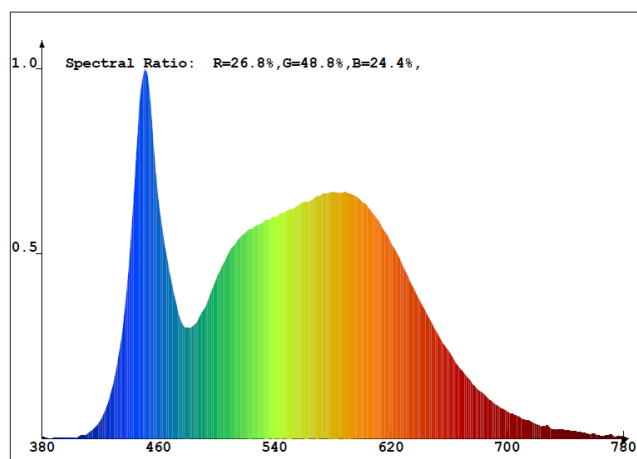

NEUTRAL WHITE
5000K

Neutral White / Neutralny biaty / Neutralni bila / Blanc neuter / Neutrálna biela / Neutraal wit / Semleges feher / Nevtralno bela / Neutralno bijela / Neutralweiß / Alb neutru / Neutralus balta / Neitrāls balta / Neutraalne valge / Нейтрално бяла / Bianco neutro.

General parameters

Light source or containing product	Light source
Control gear replaceable	by the producer
Light source replaceable	by the producer

Type of light source

Energy class of the light source	E
Dimmable	no
Directional (DLS) or non-directional (NDLS) light source	NDLS
Connected light source (cls)	no
Color-tunable light source	no
Mains (MLS) or non-mains (NMLS) light source	MLS
High luminance light source	No
Anti-glare shield	No
Technology	LED

Electrical parameters

On-mode power (Pon)	36 W
Rated voltage, frequency	AC 220-240 V, 50/60 Hz
Rated current	193 mA
Input interface	Free wire ends