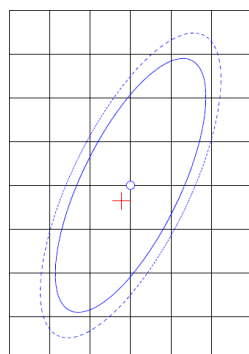

NEUTRAL WHITE
5000K

Neutral White / Neutralny biaty / Neutralni bila / Blanc neuter / Neutrálna biela / Neutraal wit / Semleges feher / Nevtralno bela / Neutralno bijela / Neutralweiß / Alb neutru / Neutralus balta / Neitrāls balta / Neutraalne valge / Нейтрално бяла / Bianco neutro.

General parameters

Light source or containing product	Light source
Control gear replaceable	by the producer
Light source replaceable	by the producer

Type of light source

Energy class of the light source	E
Dimmable	no
Directional (DLS) or non-directional (NDLS) light source	NDLS
Connected light source (cls)	no
Color-tunable light source	no
Mains (MLS) or non-mains (NMLS) light source	MLS
High luminance light source	No
Anti-glare shield	No
Technology	LED

Electrical parameters

On-mode power (Pon)	36 W
Rated voltage, frequency	AC 220-240 V, 50/60 Hz
Rated current	193 mA
Input interface	Free wire ends