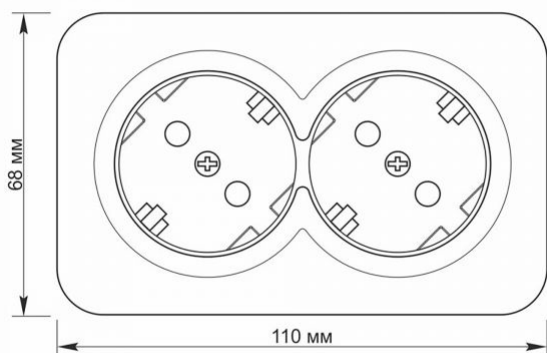

INDEX: VF-BNS22G-W

We reserve the right to make technical changes. The data contained in this material is not legally binding.

Allegro opt Sp. z o.o., ul. Mierzeja Wiślana 11,
30-732 Krakow, Poland.

The product meets the requirements of EU directives

It is forbidden to throw away waste equipment marked with the symbol of a crossed-out bin with other waste

— Class of protection against dust and moisture. Protection against solid objects larger than 12 mm; no protection against moisture