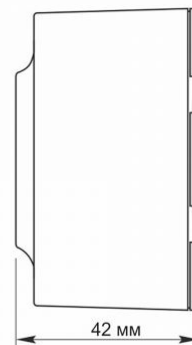

INDEX: VF-BNS21G-W

We reserve the right to make technical changes. The data contained in this material is not legally binding.

Allegro opt Sp. z o.o., ul. Mierzeja Wiślana 11,
30-732 Krakow, Poland.

The product meets the requirements of EU directives

It is forbidden to throw away waste equipment marked with the symbol of a crossed-out bin with other waste

— Class of protection against dust and moisture. Protection against solid objects larger than 12 mm; no protection against moisture