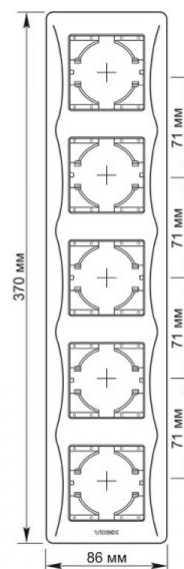

TECHNICAL CARD

Frame 5 gang vertical white

IP20

WARRANTY 3 YEARS

VIDEX BINERA frames allow you to create an integral structure from several fittings, solving any tasks of ergonomics and aesthetics. The VIDEX BINERA frame is a perfect construction whose materials provide a long service life and are able to withstand critical temperatures, guaranteeing safety. The versatile and perfect design will add sophistication and comfort to any room.

Additional information

Ingress protection IP20

Dimensions

EAN	4820118299983
In the package	1 pc.
Height	370 mm
Outer box	48 pcs.
Width	86 mm
Depth	9 mm

Signs marking goods

Packaging marking Utilization

We reserve the right to make technical changes. The data contained in this material is not legally binding.