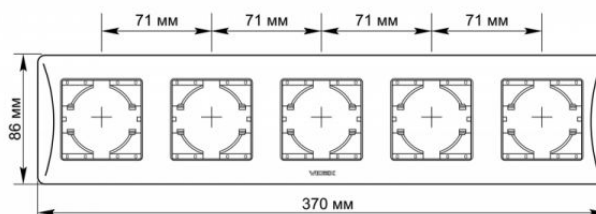

TECHNICAL CARD

Frame 5 gang horizontal white

IP20

WARRANTY 3 YEARS

VIDEX BINERA frames allow you to create an integral structure from several fittings, solving any tasks of ergonomics and aesthetics. The VIDEX BINERA frame is a perfect construction whose materials provide a long service life and are able to withstand critical temperatures, guaranteeing safety. The versatile and perfect design will add sophistication and comfort to any room.

Additional information

Ingress protection IP20

Dimensions

EAN 4820118295206

In the package 1 pc.

Height 370 mm

Outer box 48 pcs.

Width 86 mm

Depth 9 mm

Signs marking goods

Packaging marking

Utilization

We reserve the right to make technical changes. The data contained in this material is not legally binding.

Allegro opt Sp. z o.o., ul. Mierzeja Wiślana 11,
30-732 Krakow, Poland.