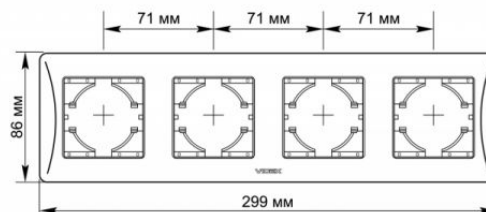

IP20

WARRANTY 3 YEARS

VIDEX BINERA frames allow you to create an integral structure from several fittings, solving any tasks of ergonomics and aesthetics. The VIDEX BINERA frame is a perfect construction whose materials provide a long service life and are able to withstand critical temperatures, guaranteeing safety. The versatile and perfect design will add sophistication and comfort to any room.

Additional information

Ingress protection IP20

Dimensions

EAN 4820118295220

In the package 1 pc.

Outer box 72 pcs.

Height 299 mm

Width 86 mm

Depth 9 mm

Signs marking goods

Packaging marking

Utilization

We reserve the right to make technical changes. The data contained in this material is not legally binding.

Allegro opt Sp. z o.o., ul. Mierzeja Wiślana 11,
30-732 Krakow, Poland.

It is forbidden to throw away waste equipment marked with the symbol of a crossed-out bin with other waste

— Class of protection against dust and moisture. Protection against solid objects larger than 12 mm; no protection against moisture