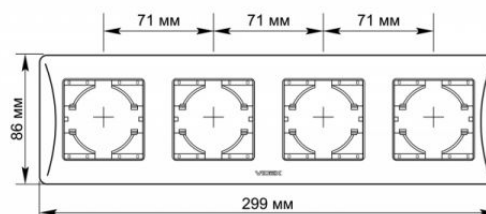

TECHNICAL CARD

Frame 4 gang horizontal black graphite

IP20

Packaging marking

Utilization

WARRANTY 3 YEARS

VIDEX BINERA frames allow you to create an integral structure from several fittings, solving any tasks of ergonomics and aesthetics. The VIDEX BINERA frame is a perfect construction whose materials provide a long service life and are able to withstand critical temperatures, guaranteeing safety. The versatile and perfect design will add sophistication and comfort to any room.

Additional information

Ingress protection	IP20
--------------------	------

Dimensions

EAN	4820118295589
In the package	1 pc.
Outer box	72 pcs.
Height	229 mm
Width	86 mm
Depth	9 mm

Signs marking goods

We reserve the right to make technical changes. The data contained in this material is not legally binding.