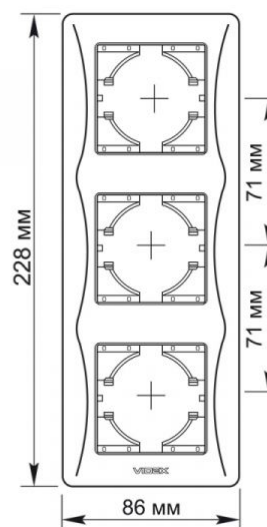

Frame 3 gang vertical black graphite

IP20

WARRANTY 3 YEARS

VIDEX BINERA frames allow you to create an integral structure from several fittings, solving any tasks of ergonomics and aesthetics. The VIDEX BINERA frame is a perfect construction whose materials provide a long service life and are able to withstand critical temperatures, guaranteeing safety. The versatile and perfect design will add sophistication and comfort to any room.

Additional information

Ingress protection IP20

Dimensions

EAN	4820118295978
In the package	1 pc.
Outer box	96 pcs.
Height	228 mm
Width	86 mm
Depth	9 mm

Signs marking goods

Packaging marking Utilization

We reserve the right to make technical changes. The data contained in this material is not legally binding.

Allegro opt Sp. z o.o., ul. Mierzeja Wiślana 11,
30-732 Krakow, Poland.

It is forbidden to throw away waste equipment marked with the symbol of a crossed-out bin with other waste

— Class of protection against dust and moisture. Protection against solid objects larger than 12 mm; no protection against moisture