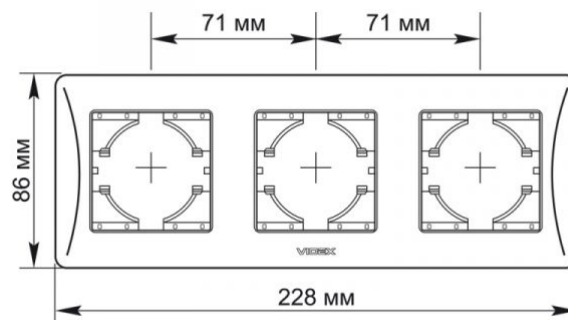

VIDEX®

IP20

WARRANTY 3 YEARS

VIDEX BINERA frames allow you to create an integral structure from several fittings, solving any tasks of ergonomics and aesthetics. The VIDEX BINERA frame is a perfect construction whose materials provide a long service life and are able to withstand critical temperatures, guaranteeing safety. The versatile and perfect design will add sophistication and comfort to any room.

Additional information

Ingress protection IP20

Dimensions

EAN	4820118295213
In the package	1 pc.
Outer box	96 pcs.
Height	228 mm
Width	86 mm
Depth	9 mm

Signs marking goods

Packaging marking Utilization

VIDEX BINERA

INDEX: VF-BNFR3H-W

We reserve the right to make technical changes. The data contained in this material is not legally binding.

Allegro opt Sp. z o.o., ul. Mierzeja Wiślana 11,
30-732 Krakow, Poland.

It is forbidden to throw away waste equipment marked with the symbol of a crossed-out bin with other waste

— Class of protection against dust and moisture. Protection against solid objects larger than 12 mm; no protection against moisture