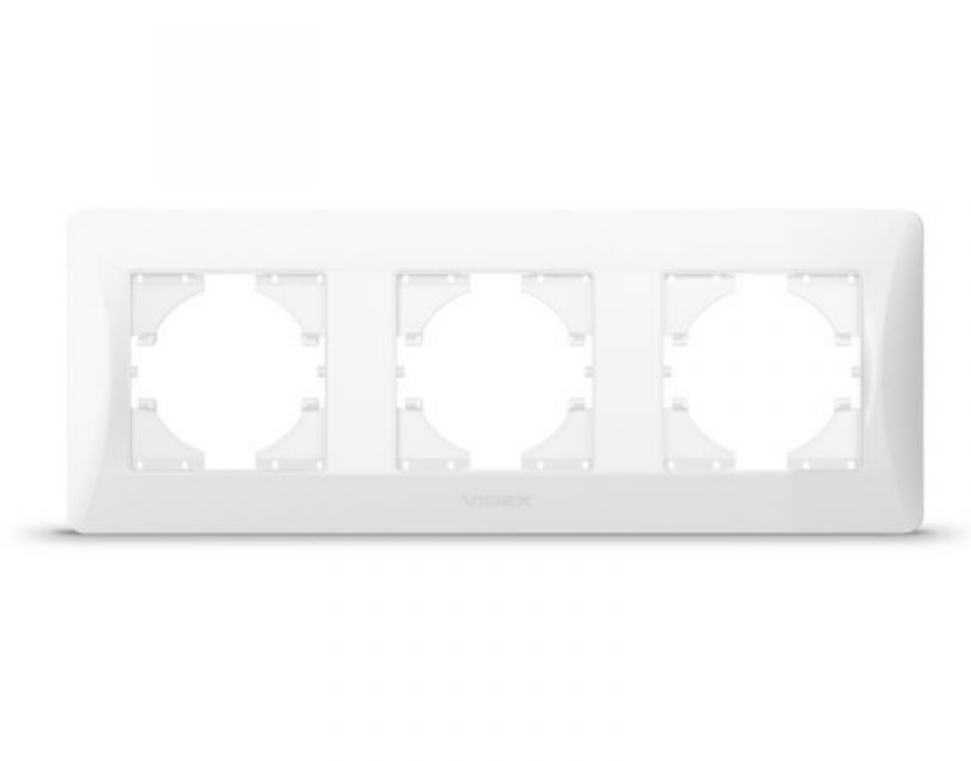

TECHNICAL CARD

Frame 3 gang horizontal white

VIDEX®

IP20

WARRANTY 3 YEARS

VIDEX BINERA frames allow you to create an integral structure from several fittings, solving any tasks of ergonomics and aesthetics. The VIDEX BINERA frame is a perfect construction whose materials provide a long service life and are able to withstand critical temperatures, guaranteeing safety. The versatile and perfect design will add sophistication and comfort to any room.

Additional information

Ingress protection IP20

Dimensions

EAN	4820118295213
In the package	1 pc.
Outer box	96 pcs.
Height	228 mm
Width	86 mm
Depth	9 mm

Signs marking goods

Packaging marking Utilization

VIDEX BINERA