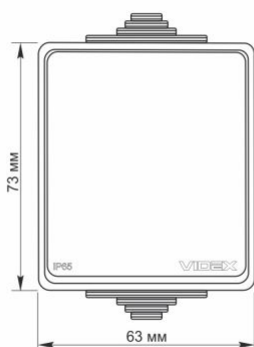

Additional information

Ingress protection	IP65
Housing material	Iron alloy, PC, Polyamide, PP, Copper, Silver

Dimensions

EAN	4820118298238
In the package	1 pc.
Height	73 mm
Outer box	100 pcs.
Width	63 mm
Depth	50 mm

Signs marking goods

Packaging marking	CE, Utilization
--------------------------	-----------------

VIDEX®

VIDEX BINERA

INDEX: VF-BNW11-G

We reserve the right to make technical changes. The data contained in this material is not legally binding.