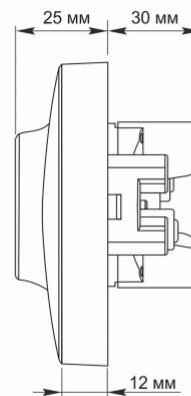

VIDEX®

VIDEX BINERA

INDEX: VF-BNSK2G-W

We reserve the right to make technical changes. The data contained in this material is not legally binding.

Allegro opt Sp. z o.o., ul. Mierzeja Wiślana 11,
30-732 Krakow, Poland.

The product meets the requirements of EU directives

It is forbidden to throw away waste equipment marked with the symbol of a crossed-out bin with other waste

IP20

— Class of protection against dust and moisture. Protection against solid objects larger than 12 mm; no protection against moisture

Date: 31.03.2025